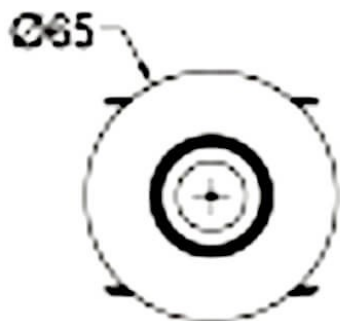


**COMBO Accessories**

Lavov Combo trim Round Adjustable Timless Reflector Version with the following finishes: Black trim & matt aluminum reflector made in Die Cast Aluminum.

Item code	86.D108.0003.02
Product type	Indoor
Category	Downlights
Family	COMBO
Subfamily	COMBO Accessories
Pictograms	

Scheme

Product	
Life time (h)	50000 h L80B10
Colour	Black trim & matt aluminum reflector