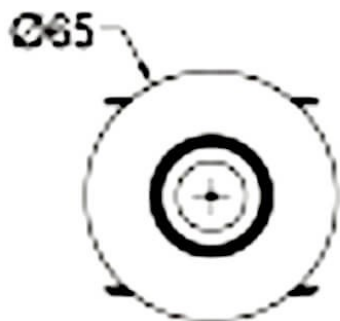

**COMBO Accessories**

Lavov Combo trim Round Adjustable Timless Reflector Version with the following finishes: Black trim & black reflector made in Die Cast Aluminum.

Item code	86.D108.0203.02
Product type	Indoor
Category	Downlights
Family	COMBO
Subfamily	COMBO Accessories
Pictograms	

Scheme

Product	
Life time (h)	50000 h L80B10
Colour	Black trim & black reflector