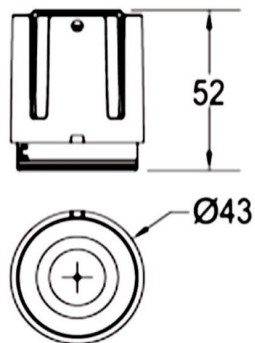

COMBO Modules

Lavov COMBO Modules ,power 9 W and CRI 90 with an optic 15 degrees made in Die Cast Aluminum finished in Silver with a real lumen output of 800lm and an efficiency of 88,89lm/W. ON/OFF driver.

Item code	86.D108.0211.02
Product type	Indoor
Category	Downlights
Family	COMBO
Subfamily	COMBO Modules
Pictograms	

Scheme

Product	
Real power (W)	9
Real luminous flux (Lm)	800
Luminous efficiency (Lm/W)	88.89
Beam angle (°)	15
Life time (h)	50000 h L80B10
IP	20
Electrical class insulation	Clas II
Colour	Black
Control gear included	Yes
Control gear	ON/OFF
Flicker Free	Yes
Light source	LED
Type of LED	COB
Colour temperature (K)	3000
Colour consistency (SDCM)	SDCM<3
CRI	90