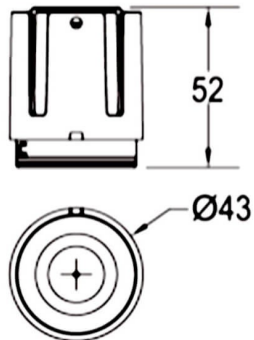

### COMBO Modules

Lavov COMBO Modules ,power 9 W and CRI 90 with an optic 15 degrees made in Die Cast Aluminum finished in Silver with a real lumen output of 800lm and an efficiency of 88,89lm/W. ON/OFF driver.

Item code	86.D108.0211.02
Product type	Indoor
Category	Downlights
Family	COMBO
Subfamily	COMBO Modules
Pictograms	

### Scheme

Product	
Real power (W)	9
Real luminous flux (Lm)	800
Luminous efficiency (Lm/W)	88.89
Beam angle (°)	15
Life time (h)	50000 h L80B10
IP	20
Electrical class insulation	Clas II
Colour	Black
Control gear included	Yes
Control gear	ON/OFF
Flicker Free	Yes
Light source	LED
Type of LED	COB
Colour temperature (K)	3000
Colour consistency (SDCM)	SDCM<3
CRI	90