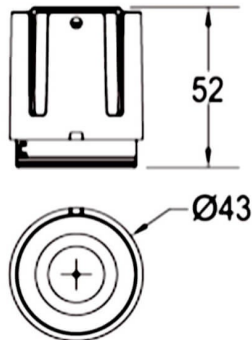

### COMBO Modules

Lavov COMBO Modules ,power 9 W and CRI 90 with an optic 24 degrees made in Die Cast Aluminum finished in Silver with a real lumen output of 800lm and an efficiency of 88,89m/W. ON/OFF driver.

Item code	86.D108.0221.02
Product type	Indoor
Category	Downlights
Family	COMBO
Subfamily	COMBO Modules
Pictograms	

### Scheme

Product	
Real power (W)	9
Real luminous flux (Lm)	800
Luminous efficiency (Lm/W)	88.89
Beam angle (°)	24
Life time (h)	50000 h L80B10
IP	20
Electrical class insulation	Clas II
Colour	Black
Control gear included	Yes
Control gear	ON/OFF
Flicker Free	Yes
Light source	LED
Type of LED	COB
Colour temperature (K)	3000
Colour consistency (SDCM)	SDCM<3
CRI	90