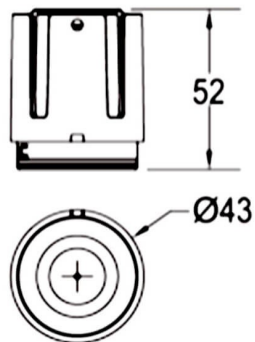

### COMBO Modules

Lavov COMBO Modules ,power 9 W and CRI 90 with an optic 24 degrees made in Die Cast Aluminum finished in Silver with a real lumen output of 800lm and an efficiency of 88,89lm/W. DALI driver.

Item code	86.D108.0223.02
Product type	Indoor
Category	Downlights
Family	COMBO
Subfamily	COMBO Modules
Pictograms	

### Scheme

Product	
Real power (W)	9
Real luminous flux (Lm)	800
Luminous efficiency (Lm/W)	88.89
Beam angle (°)	24
Life time (h)	50000 h L80B10
IP	20
Electrical class insulation	Clas II
Colour	Black
Control gear included	Yes
Control gear	DALI
Flicker Free	Yes
Light source	LED
Type of LED	COB
Colour temperature (K)	3000
Colour consistency (SDCM)	SDCM<3
CRI	90