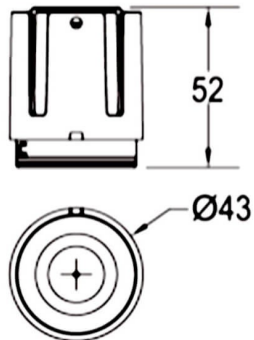

### COMBO Modules

Lavov COMBO Modules ,power 9 W and CRI 90 with an optic 15 degrees made in Die Cast Aluminum finished in Silver with a real lumen output of 800lm and an efficiency of 88,89lm/W. ON/OFF driver.

Item code	86.D108.0411.02
Product type	Indoor
Category	Downlights
Family	COMBO
Subfamily	COMBO Modules
Pictograms	

### Scheme

Product	
Real power (W)	9
Real luminous flux (Lm)	800
Luminous efficiency (Lm/W)	88.89
Beam angle (°)	15
Life time (h)	50000 h L80B10
IP	20
Electrical class insulation	Clas II
Colour	Black
Control gear included	Yes
Control gear	ON/OFF
Flicker Free	Yes
Light source	LED
Type of LED	COB
Colour temperature (K)	4000
Colour consistency (SDCM)	SDCM<3
CRI	90