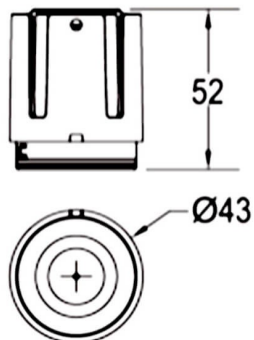

### COMBO Modules

Lavov COMBO Modules ,power 9 W and CRI 90 with an optic 15 degrees made in Die Cast Aluminum finished in Silver with a real lumen output of 800lm and an efficiency of 88,89lm/W. ON/OFF driver.

Item code	86.D108.0411.02
Product type	Indoor
Category	Downlights
Family	COMBO
Subfamily	COMBO Modules
Pictograms	

### Scheme

Product	
Real power (W)	9
Real luminous flux (Lm)	800
Luminous efficiency (Lm/W)	88.89
Beam angle (°)	15
Life time (h)	50000 h L80B10
IP	20
Electrical class insulation	Clas II
Colour	Black
Control gear included	Yes
Control gear	ON/OFF
Flicker Free	Yes
Light source	LED
Type of LED	COB
Colour temperature (K)	4000
Colour consistency (SDCM)	SDCM<3
CRI	90