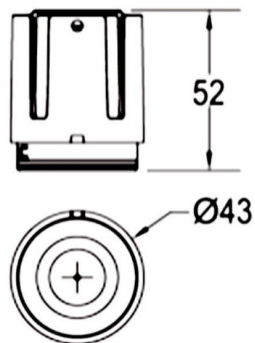

COMBO Modules

Lavov COMBO Modules ,power 9 W and CRI 90 with an optic 15 degrees made in Die Cast Aluminum finished in Silver with a real lumen output of 800lm and an efficiency of 88,89lm/W. ON/OFF driver.

Item code	86.D108.0411.02
Product type	Indoor
Category	Downlights
Family	COMBO
Subfamily	COMBO Modules
Pictograms	

Scheme

Product	
Real power (W)	9
Real luminous flux (Lm)	800
Luminous efficiency (Lm/W)	88.89
Beam angle (°)	15
Life time (h)	50000 h L80B10
IP	20
Electrical class insulation	Clas II
Colour	Black
Control gear included	Yes
Control gear	ON/OFF
Flicker Free	Yes
Light source	LED
Type of LED	COB
Colour temperature (K)	4000
Colour consistency (SDCM)	SDCM<3
CRI	90