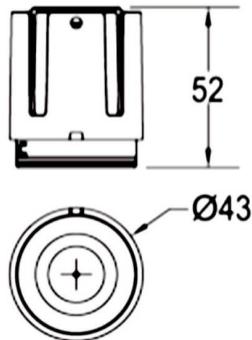

### COMBO Modules

Lavov COMBO Modules ,power 9 W and CRI 90 with an optic 15 degrees made in Die Cast Aluminum finished in Silver with a real lumen output of 800lm and an efficiency of 88,89lm/W. DALI driver.

Item code	86.D108.0413.02
Product type	Indoor
Category	Downlights
Family	COMBO
Subfamily	COMBO Modules
Pictograms	

### Scheme

Product	
Real power (W)	9
Real luminous flux (Lm)	800
Luminous efficiency (Lm/W)	88.89
Beam angle (°)	15
Life time (h)	50000 h L80B10
IP	20
Electrical class insulation	Clas II
Colour	Black
Control gear included	Yes
Control gear	DALI
Flicker Free	Yes
Light source	LED
Type of LED	COB
Colour temperature (K)	4000
Colour consistency (SDCM)	SDCM<3
CRI	90