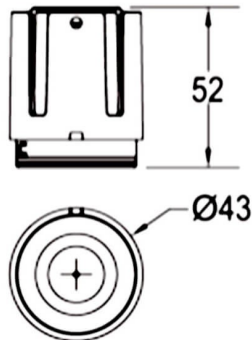

COMBO Modules

Lavov COMBO Modules ,power 9 W and CRI 90 with an optic 15 degrees made in Die Cast Aluminum finished in Silver with a real lumen output of 800lm and an efficiency of 88,89lm/W. DALI driver.

Item code	86.D108.0413.02
Product type	Indoor
Category	Downlights
Family	COMBO
Subfamily	COMBO Modules
Pictograms	

Scheme

Product	
Real power (W)	9
Real luminous flux (Lm)	800
Luminous efficiency (Lm/W)	88.89
Beam angle (°)	15
Life time (h)	50000 h L80B10
IP	20
Electrical class insulation	Clas II
Colour	Black
Control gear included	Yes
Control gear	DALI
Flicker Free	Yes
Light source	LED
Type of LED	COB
Colour temperature (K)	4000
Colour consistency (SDCM)	SDCM<3
CRI	90