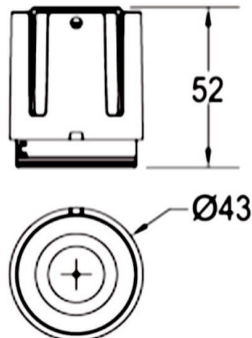

### COMBO Modules

Lavov COMBO Modules ,power 9 W and CRI 90 with an optic 24 degrees made in Die Cast Aluminum finished in Silver with a real lumen output of 800lm and an efficiency of 88,89lm/W. ON/OFF driver.

Item code	86.D108.0421.02
Product type	Indoor
Category	Downlights
Family	COMBO
Subfamily	COMBO Modules
Pictograms	

### Scheme

Product	
Real power (W)	9
Real luminous flux (Lm)	800
Luminous efficiency (Lm/W)	88.89
Beam angle (°)	24
Life time (h)	50000 h L80B10
IP	20
Electrical class insulation	Clas II
Colour	Black
Control gear included	Yes
Control gear	ON/OFF
Flicker Free	Yes
Light source	LED
Type of LED	COB
Colour temperature (K)	4000
Colour consistency (SDCM)	SDCM<3
CRI	90