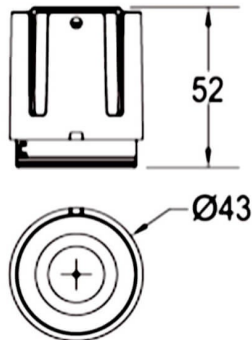

COMBO Modules

Lavov COMBO Modules ,power 9 W and CRI 90 with an optic 24 degrees made in Die Cast Aluminum finished in Silver with a real lumen output of 800lm and an efficiency of 88,89lm/W. ON/OFF driver.

Item code	86.D108.0421.02
Product type	Indoor
Category	Downlights
Family	COMBO
Subfamily	COMBO Modules
Pictograms	

Scheme

Product	
Real power (W)	9
Real luminous flux (Lm)	800
Luminous efficiency (Lm/W)	88.89
Beam angle (°)	24
Life time (h)	50000 h L80B10
IP	20
Electrical class insulation	Clas II
Colour	Black
Control gear included	Yes
Control gear	ON/OFF
Flicker Free	Yes
Light source	LED
Type of LED	COB
Colour temperature (K)	4000
Colour consistency (SDCM)	SDCM<3
CRI	90