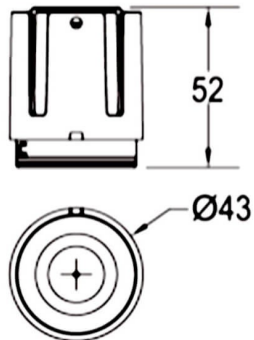

### COMBO Modules

Lavov COMBO Modules ,power 9 W and CRI 90 with an optic 24 degrees made in Die Cast Aluminum finished in Silver with a real lumen output of 800lm and an efficiency of 88,89lm/W. ON/OFF driver.

Item code	86.D108.0421.02
Product type	Indoor
Category	Downlights
Family	COMBO
Subfamily	COMBO Modules
Pictograms	

### Scheme

Product	
Real power (W)	9
Real luminous flux (Lm)	800
Luminous efficiency (Lm/W)	88.89
Beam angle (°)	24
Life time (h)	50000 h L80B10
IP	20
Electrical class insulation	Clas II
Colour	Black
Control gear included	Yes
Control gear	ON/OFF
Flicker Free	Yes
Light source	LED
Type of LED	COB
Colour temperature (K)	4000
Colour consistency (SDCM)	SDCM<3
CRI	90