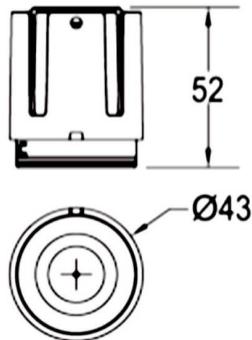

### COMBO Modules

Lavov COMBO Modules ,power 9 W and CRI 90 with an optic 24 degrees made in Die Cast Aluminum finished in Silver with a real lumen output of 800lm and an efficiency of 88,89m/W. DALI driver.

Item code	86.D108.0423.02
Product type	Indoor
Category	Downlights
Family	COMBO
Subfamily	COMBO Modules
Pictograms	

### Scheme

Product	
Real power (W)	9
Real luminous flux (Lm)	800
Luminous efficiency (Lm/W)	88.89
Beam angle (°)	24
Life time (h)	50000 h L80B10
IP	20
Electrical class insulation	Clas II
Colour	Black
Control gear included	Yes
Control gear	DALI
Flicker Free	Yes
Light source	LED
Type of LED	COB
Colour temperature (K)	4000
Colour consistency (SDCM)	SDCM<3
CRI	90