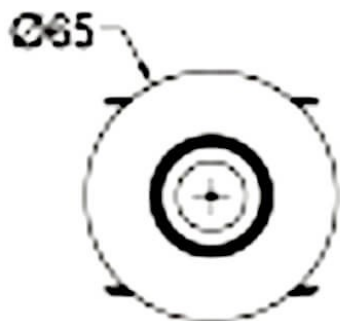


**COMBO Accessories**

Lavov Combo trim Round Adjustable Timless Reflector Version with the following finishes: Black trim & gold reflector made in Die Cast Aluminum.

|                     |                          |
|---------------------|--------------------------|
| <b>Item code</b>    | <b>86.D108.0603.02</b>   |
| <b>Product type</b> | <b>Indoor</b>            |
| <b>Category</b>     | <b>Downlights</b>        |
| <b>Family</b>       | <b>COMBO</b>             |
| <b>Subfamily</b>    | <b>COMBO Accessories</b> |
| <b>Pictograms</b>   |                          |

**Scheme**

|                      |  |
|----------------------|--|
| <b>Product</b>       |  |
| <b>Life time (h)</b> | <b>50000 h L80B10</b>                  |
| <b>Colour</b>        | <b>Black trim &amp; gold reflector</b> |