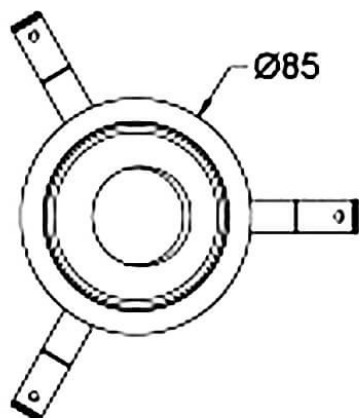

### COMBO Accessories

Lavov Combo trim Round Adjustable Reflector with the following finishes: Black trim & matt aluminum reflector made in Die Cast Aluminum.

<b>Item code</b>	<b>86.D108.1001.02</b>
<b>Product type</b>	<b>Indoor</b>
<b>Category</b>	<b>Downlights</b>
<b>Family</b>	<b>COMBO</b>
<b>Subfamily</b>	<b>COMBO Accessories</b>
<b>Pictograms</b>	

### Scheme

<b>Product</b>	
<b>Life time (h)</b>	<b>50000 h L80B10</b>
<b>Colour</b>	<b>Black trim &amp; matt aluminum reflector</b>