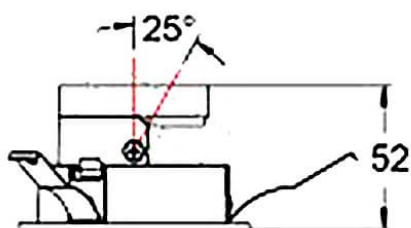

### COMBO Accessories

Lavov Combo trim Round Adjustable Reflector with the following finishes: Black trim & matt aluminum reflector made in Die Cast Aluminum.

<b>Item code</b>	<b>86.D108.1001.02</b>
<b>Product type</b>	<b>Indoor</b>
<b>Category</b>	<b>Downlights</b>
<b>Family</b>	<b>COMBO</b>
<b>Subfamily</b>	<b>COMBO Accessories</b>
<b>Pictograms</b>	

### Scheme

<b>Product</b>	
<b>Life time (h)</b>	<b>50000 h L80B10</b>
<b>Colour</b>	<b>Black trim &amp; matt aluminum reflector</b>