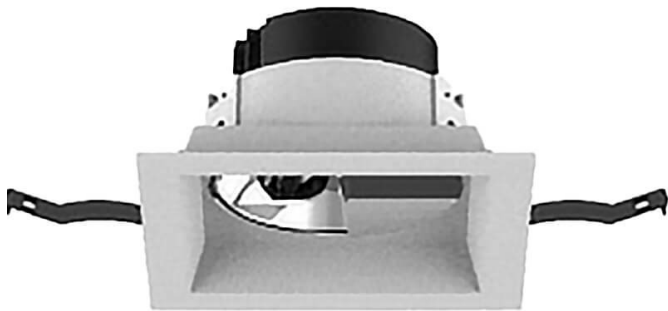

COMBO Accessories

Lavov Combo trim Round Adjustable-Trimless-Decorative
 Elliptical hole with the following finishes: White trim & matt
 aluminum reflector made in Die Cast Aluminum.

Item code	86.D108.1005.01
Product type	Indoor
Category	Downlights
Family	COMBO
Subfamily	COMBO Accessories
Pictograms	

Product

Life time (h)	50000 h L80B10
Colour	White trim & matt aluminum reflector

Scheme