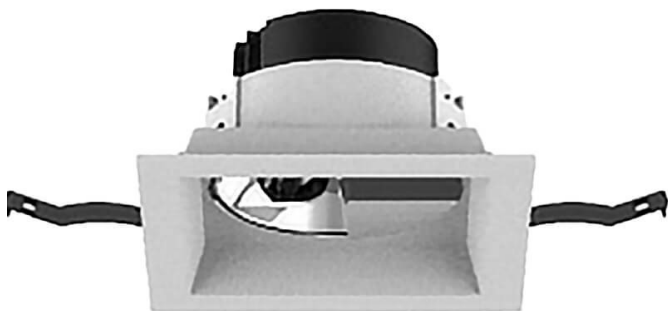

COMBO Accessories

Lavov Combo trim Round Adjustable-Trimless-Decorative
Elliptical hole with the following finishes: White trim & matt
aluminum reflector made in Die Cast Aluminum.

Item code	86.D108.1005.01
------------------	------------------------

Pictograms

Product

Life time (h)	50000 h L80B10
----------------------	-----------------------

Colour	White trim & matt aluminum reflector
---------------	---

Scheme