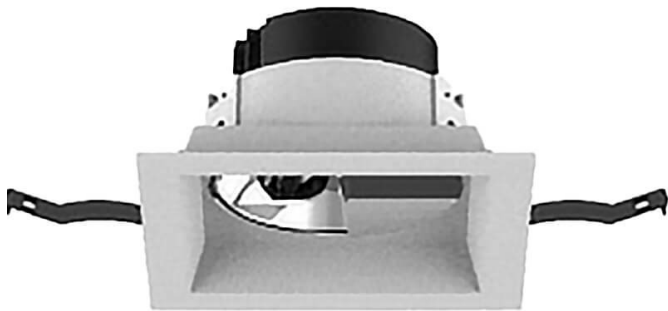

**COMBO Accessories**

Lavov Combo trim Round Adjustable-Trimless-Decorative  
 Elliptical hole with the following finishes: White trim & matt  
 aluminum reflector made in Die Cast Aluminum.

<b>Item code</b>	<b>86.D108.1005.01</b>
<b>Product type</b>	<b>Indoor</b>
<b>Category</b>	<b>Downlights</b>
<b>Family</b>	<b>COMBO</b>
<b>Subfamily</b>	<b>COMBO Accessories</b>
<b>Pictograms</b>	

**Product**

<b>Life time (h)</b>	<b>50000 h L80B10</b>
<b>Colour</b>	<b>White trim &amp; matt aluminum reflector</b>

**Scheme**
