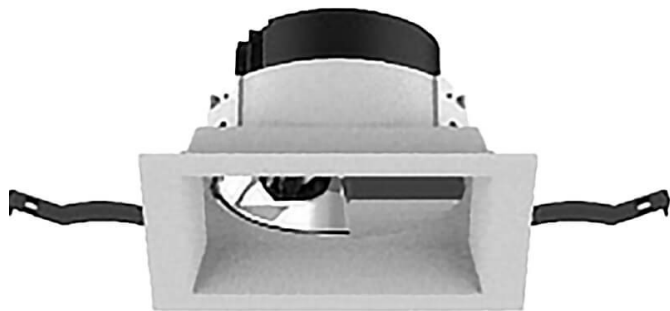

COMBO Accessories

Lavov Combo trim Round Adjustable-Trimless-Decorative

Elliptical hole with the following finishes: Black trim & matt aluminum reflector made in Die Cast Aluminum.

Item code	86.D108.1005.02
------------------	------------------------

Pictograms

Product

Life time (h)	50000 h L80B10
----------------------	-----------------------

Colour	Black trim & matt aluminum reflector
---------------	---

Scheme
