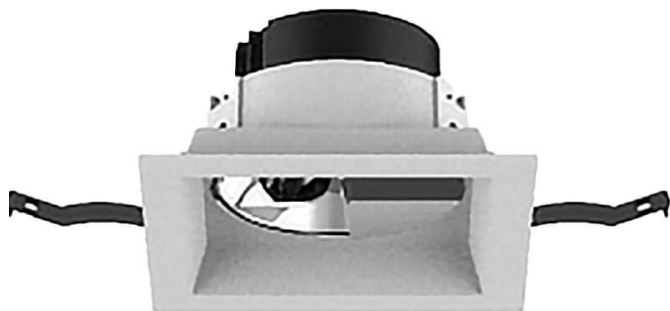

COMBO Accessories

Lavov Combo trim Round Adjustable-Trimless-Decorative
Elliptical hole with the following finishes: Black trim & matt
aluminum reflector made in Die Cast Aluminum.

Item code	86.D108.1005.02
Product type	Indoor
Category	Downlights
Family	COMBO
Subfamily	COMBO Accessories
Pictograms	

Product

Life time (h)	50000 h L80B10
Colour	Black trim & matt aluminum reflector

Scheme