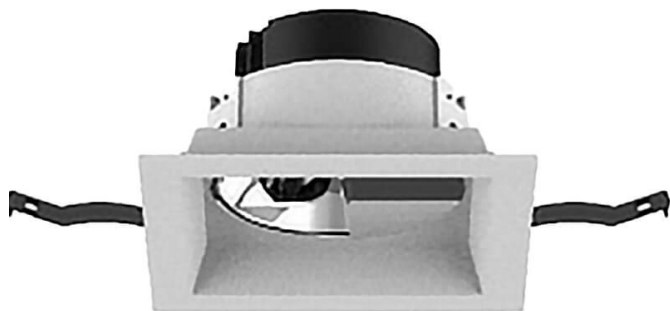

**COMBO Accessories**

Lavov Combo trim Round Adjustable-Trimless-Decorative

Elliptical hole with the following finishes: White trim & white reflector made in Die Cast Aluminum.

<b>Item code</b>	<b>86.D108.1105.01</b>
------------------	------------------------