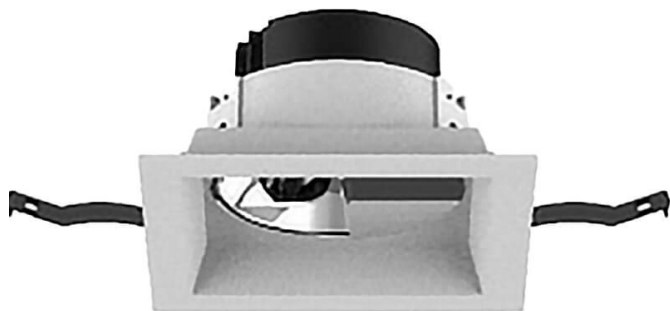

**COMBO Accessories**

Lavov Combo trim Round Adjustable-Trimless-Decorative

Elliptical hole with the following finishes: Black trim & white reflector made in Die Cast Aluminum.

<b>Item code</b>	<b>86.D108.1105.02</b>
------------------	------------------------