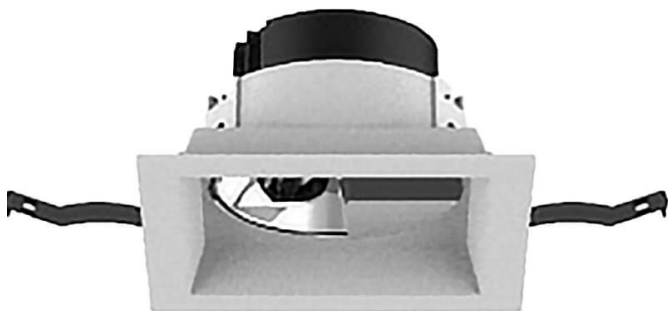

**COMBO Accessories**

Lavov Combo trim Round Adjustable-Trimless-Decorative

Elliptical hole with the following finishes: Black trim & white reflector made in Die Cast Aluminum.

<b>Item code</b>	<b>86.D108.1105.02</b>
------------------	------------------------