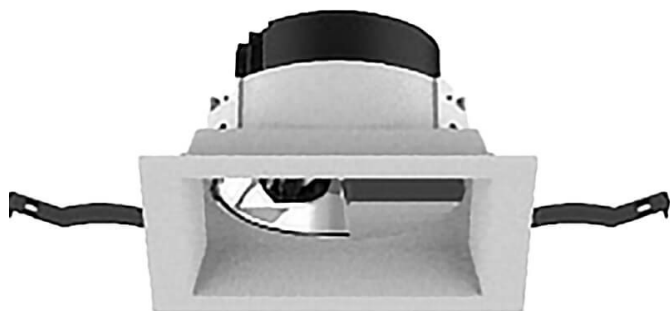

COMBO Accessories

Lavov Combo trim Round Adjustable-Trimless-Decorative

Elliptical hole with the following finishes: Black trim & white reflector made in Die Cast Aluminum.

Item code	86.D108.1105.02
------------------	------------------------

Pictograms

Product

Life time (h)	50000 h L80B10
----------------------	-----------------------

Colour	Black trim & white reflector
---------------	---

Scheme