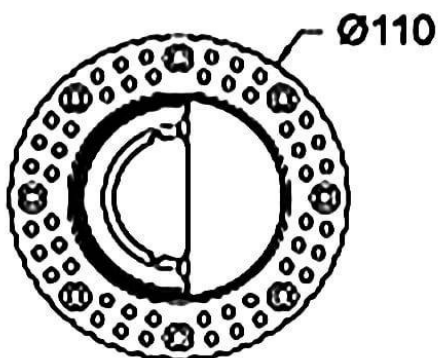

**COMBO Accessories**

Lavov Combo trim Square Adjustable-Trimless-Decorative square hole with the following finishes: Black trim & black reflector made in Die Cast Aluminum.

<b>Item code</b>	<b>86.D108.1204.02</b>
<b>Product type</b>	<b>Indoor</b>
<b>Category</b>	<b>Downlights</b>
<b>Family</b>	<b>COMBO</b>
<b>Subfamily</b>	<b>COMBO Accessories</b>
<b>Pictograms</b>	

**Scheme****Product**

<b>Life time (h)</b>	<b>50000 h L80B10</b>
<b>Colour</b>	<b>Black trim &amp; black reflector</b>