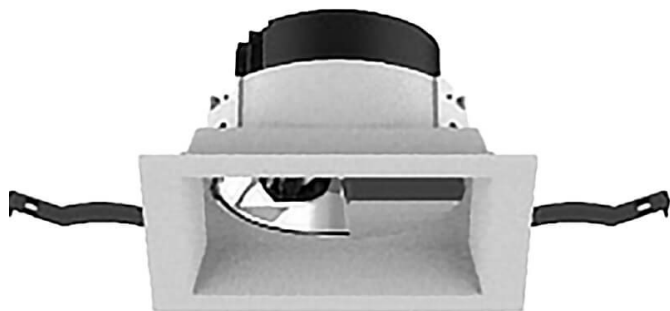

COMBO Accessories

Lavov Combo trim Round Adjustable-Trimless-Decorative

Elliptical hole with the following finishes: White trim & black reflector made in Die Cast Aluminum.

Item code	86.D108.1205.01
------------------	------------------------

Pictograms

Product

Life time (h)	50000 h L80B10
----------------------	-----------------------

Colour	White trim & black reflector
---------------	---

Scheme
