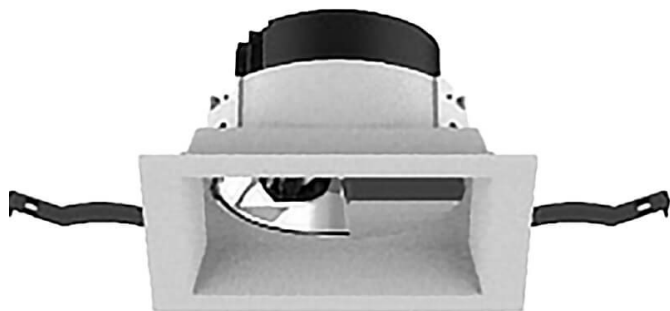

**COMBO Accessories**

Lavov Combo trim Round Adjustable-Trimless-Decorative

Elliptical hole with the following finishes: White trim & black reflector made in Die Cast Aluminum.

<b>Item code</b>	<b>86.D108.1205.01</b>
------------------	------------------------