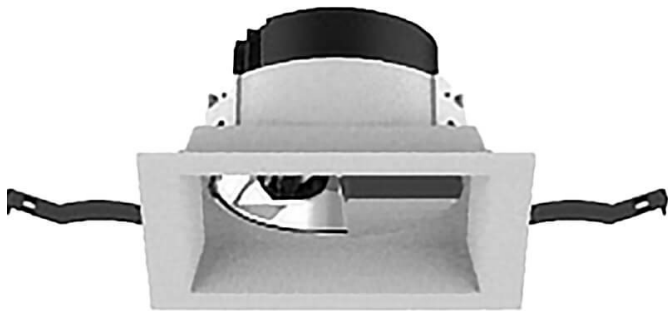

COMBO Accessories

Lavov Combo trim Round Adjustable-Trimless-Decorative

Elliptical hole with the following finishes: White trim & black reflector made in Die Cast Aluminum.

Item code	86.D108.1205.01
------------------	------------------------

Pictograms

Product

Life time (h)	50000 h L80B10
----------------------	-----------------------

Colour	White trim & black reflector
---------------	---

Scheme
