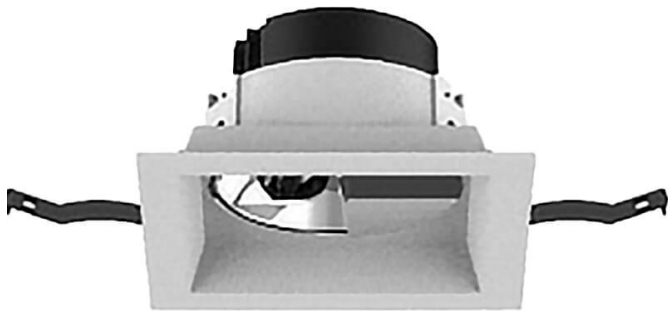

**COMBO Accessories**

Lavov Combo trim Round Adjustable-Trimless-Decorative

Elliptical hole with the following finishes: Black trim & black reflector made in Die Cast Aluminum.

<b>Item code</b>	<b>86.D108.1205.02</b>
------------------	------------------------