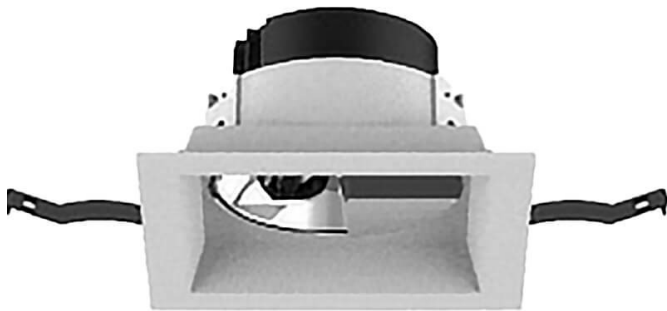

**COMBO Accessories**

Lavov Combo trim Round Adjustable-Trimless-Decorative  
 Elliptical hole with the following finishes: Black trim & black  
 reflector made in Die Cast Aluminum.

|                     |                          |
|---------------------|--------------------------|
| <b>Item code</b>    | <b>86.D108.1205.02</b>   |
| <b>Product type</b> | <b>Indoor</b>            |
| <b>Category</b>     | <b>Downlights</b>        |
| <b>Family</b>       | <b>COMBO</b>             |
| <b>Subfamily</b>    | <b>COMBO Accessories</b> |
| <b>Pictograms</b>   |                          |

**Product**

|                      |   |
|----------------------|---|
| <b>Life time (h)</b> | <b>50000 h L80B10</b>                   |
| <b>Colour</b>        | <b>Black trim &amp; black reflector</b> |