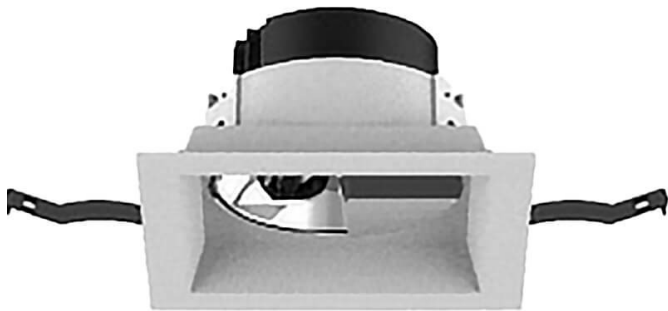

COMBO Accessories

Lavov Combo trim Round Adjustable-Trimless-Decorative

Elliptical hole with the following finishes: Black trim & black reflector made in Die Cast Aluminum.

Item code	86.D108.1205.02
------------------	------------------------

Pictograms

Product

Life time (h)	50000 h L80B10
----------------------	-----------------------

Colour	Black trim & black reflector
---------------	---

Scheme