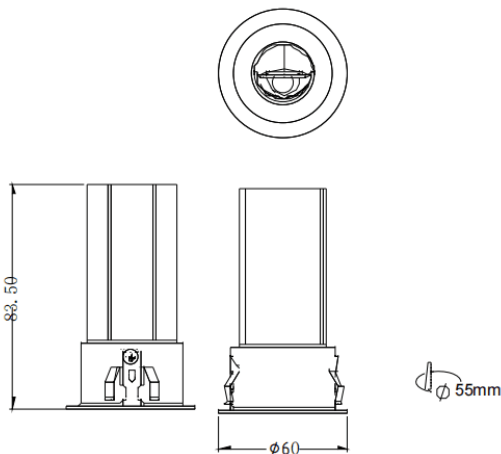

### MINI WW

Lavov downlight from the family MINI WW with a power of 10W and a beam angle of wall washer. Finished in Black colour. Wall washer fix version. With a total lumen output of 650lm and a luminous efficacy of 65lm/W. Made in Die Cast Aluminum. Driver ON/OFF. CCT 2700K.

<b>Item code</b>	<b>86.D108.1251.02</b>
<b>Product type</b>	<b>Indoor</b>
<b>Category</b>	<b>Downlights</b>
<b>Family</b>	<b>MINI</b>
<b>Subfamily</b>	<b>MINI WW</b>
<b>Pictograms</b>	

### Dimensions

**Product dimensions (mm)** **ø60\*H83.5mm**

### Scheme

<b>Product</b>	
<b>Real power (W)</b>	<b>10</b>
<b>Real luminous flux (Lm)</b>	<b>650</b>
<b>Luminous efficiency (Lm/W)</b>	<b>65</b>
<b>Beam angle (°)</b>	<b>wall washer</b>
<b>Life time (h)</b>	<b>50000 h L80B10</b>
<b>IP</b>	<b>20</b>
<b>Electrical class insulation</b>	<b>Clas II</b>
<b>Colour</b>	<b>Black</b>
<b>Control gear included</b>	<b>Yes</b>
<b>Control gear</b>	<b>ON/OFF</b>
<b>Flicker Free</b>	<b>Yes</b>
<b>Light source</b>	<b>LED</b>
<b>Type of LED</b>	<b>SMD</b>
<b>Colour temperature (K)</b>	<b>2700</b>
<b>Colour consistency (SDCM)</b>	<b>SDCM3</b>
<b>CRI</b>	<b>90</b>