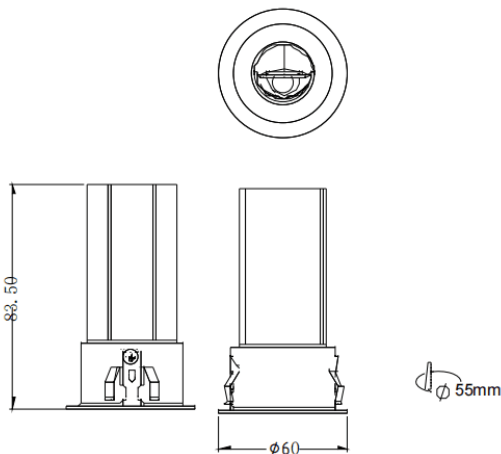

Scheme

Product	
Real power (W)	10
Real luminous flux (Lm)	650
Luminous efficiency (Lm/W)	65
Beam angle (°)	wall washer
Life time (h)	50000 h L80B10
IP	20
Electrical class insulation	Clas II
Colour	Black
Control gear included	Yes
Control gear	ON/OFF
Flicker Free	Yes
Light source	LED
Type of LED	SMD
Colour temperature (K)	2700
Colour consistency (SDCM)	SDCM3
CRI	90