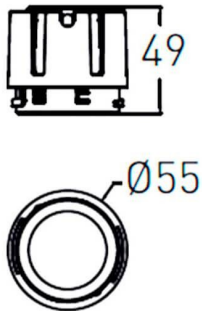

COMBO Modules

Lavov COMBO Modules ,power 9 W and CRI 90 with an optic 15 degrees made in Die Cast Aluminum finished in Silver with a real lumen output of 800lm and an efficiency of 88,89lm/W. ON/OFF driver.

Item code	86.D108.1311.02
Product type	Indoor
Category	Downlights
Family	COMBO
Subfamily	COMBO Modules
Pictograms	

Scheme

Product	
Real power (W)	9
Real luminous flux (Lm)	800
Luminous efficiency (Lm/W)	88.89
Beam angle (°)	15
Life time (h)	50000 h L80B10
IP	20
Electrical class insulation	Clas II
Colour	Black
Control gear included	Yes
Control gear	ON/OFF
Flicker Free	Yes
Light source	LED
Type of LED	COB
Colour temperature (K)	3000
Colour consistency (SDCM)	SDCM<3
CRI	90