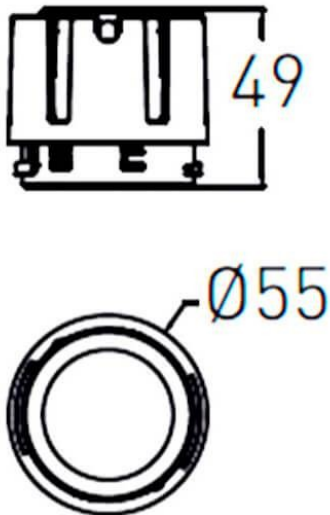

### COMBO Modules

Lavov COMBO Modules ,power 9 W and CRI 90 with an optic 15 degrees made in Die Cast Aluminum finished in Silver with a real lumen output of 800lm and an efficiency of 88,89lm/W. ON/OFF driver.

### Scheme

Item code	86.D108.1311.02
Product type	Indoor
Category	Downlights
Family	COMBO
Subfamily	COMBO Modules
Pictograms	

Product	
Real power (W)	9
Real luminous flux (Lm)	800
Luminous efficiency (Lm/W)	88.89
Beam angle (&ordm;)	15
Life time (h)	50000 h L80B10
IP	20
Electrical class insulation	Clas II
Colour	Black
Control gear included	Yes
Control gear	ON/OFF
Flicker Free	Yes
Light source	LED
Type of LED	COB
Colour temperature (K)	3000
Colour consistency (SDCM)	SDCM<3
CRI	90