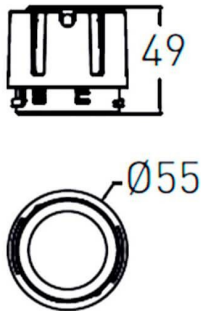

COMBO Modules

Lavov COMBO Modules ,power 9 W and CRI 90 with an optic 15 degrees made in Die Cast Aluminum finished in Silver with a real lumen output of 800lm and an efficiency of 88,89lm/W. ON/OFF driver.

Item code	86.D108.1311.02
Product type	Indoor
Category	Downlights
Family	COMBO
Subfamily	COMBO Modules
Pictograms	

Scheme

Product	
Real power (W)	9
Real luminous flux (Lm)	800
Luminous efficiency (Lm/W)	88.89
Beam angle (°)	15
Life time (h)	50000 h L80B10
IP	20
Electrical class insulation	Clas II
Colour	Black
Control gear included	Yes
Control gear	ON/OFF
Flicker Free	Yes
Light source	LED
Type of LED	COB
Colour temperature (K)	3000
Colour consistency (SDCM)	SDCM<3
CRI	90