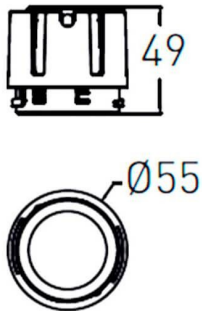

### COMBO Modules

Lavov COMBO Modules ,power 9 W and CRI 90 with an optic 38 degrees made in Die Cast Aluminum finished in Silver with a real lumen output of 800lm and an efficiency of 88,89lm/W. DALI driver.

### Scheme

Product	
Real power (W)	9
Real luminous flux (Lm)	800
Luminous efficiency (Lm/W)	88.89
Beam angle (°)	15
Life time (h)	50000 h L80B10
IP	20
Electrical class insulation	Clas II
Colour	Black
Control gear included	Yes
Control gear	DALI
Flicker Free	Yes
Light source	LED
Type of LED	COB
Colour temperature (K)	3000
Colour consistency (SDCM)	SDCM<3
CRI	90