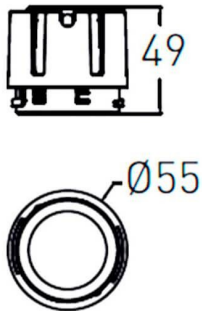

### COMBO Modules

Lavov COMBO Modules ,power 9 W and CRI 90 with an optic 24 degrees made in Die Cast Aluminum finished in Silver with a real lumen output of 800lm and an efficiency of 88,89m/W. ON/OFF driver.

### Scheme

Product	
Real power (W)	9
Real luminous flux (Lm)	800
Luminous efficiency (Lm/W)	88.89
Beam angle (°)	24
Life time (h)	50000 h L80B10
IP	20
Electrical class insulation	Clas II
Colour	Black
Control gear included	Yes
Control gear	ON/OFF
Flicker Free	Yes
Light source	LED
Type of LED	COB
Colour temperature (K)	3000
Colour consistency (SDCM)	SDCM<3
CRI	90