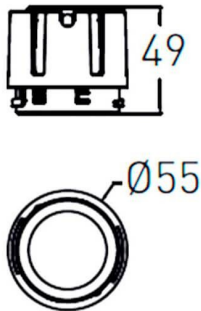

COMBO Modules

Lavov COMBO Modules ,power 9 W and CRI 90 with an optic 55 degrees made in Die Cast Aluminum finished in Silver with a real lumen output of 800lm and an efficiency of 88,89lm/W. ON/OFF driver.

Item code	86.D108.1341.02
Product type	Indoor
Category	Downlights
Family	COMBO
Subfamily	COMBO Modules
Pictograms	

Scheme

Product	
Real power (W)	9
Real luminous flux (Lm)	800
Luminous efficiency (Lm/W)	88.89
Beam angle (°)	55
Life time (h)	50000 h L80B10
IP	20
Electrical class insulation	Clas II
Colour	Black
Control gear included	Yes
Control gear	ON/OFF
Flicker Free	Yes
Light source	LED
Type of LED	COB
Colour temperature (K)	3000
Colour consistency (SDCM)	SDCM<3
CRI	90