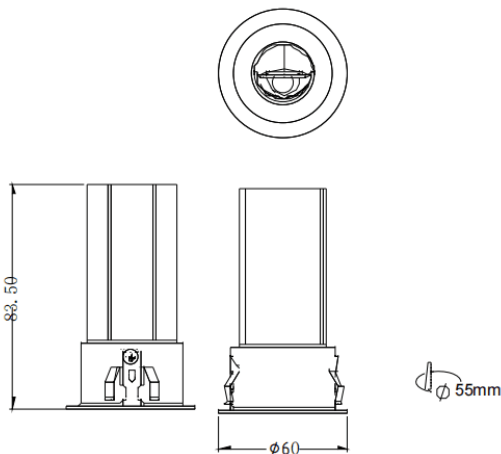

MINI WW

Lavov downlight from the family MINI WW with a power of 10W and a beam angle of wall washer. Finished in Black colour. Wall washer fix version. With a total lumen output of 650lm and a luminous efficacy of 65lm/W. Made in Die Cast Aluminum. Driver ON/OFF. CCT 2700K.

| | |
|---------------------|------------------------|
| Item code | 86.D108.1351.02 |
| Product type | Indoor |
| Category | Downlights |
| Family | MINI |
| Subfamily | MINI WW |
| Pictograms | |

Dimensions

Product dimensions (mm) **ø60*H83.5mm**

Scheme

| | |
|------------------------------------|-----------------------|
| Product | |
| Real power (W) | 10 |
| Real luminous flux (Lm) | 650 |
| Luminous efficiency (Lm/W) | 65 |
| Beam angle (°) | wall washer |
| Life time (h) | 50000 h L80B10 |
| IP | 20 |
| Electrical class insulation | Clas II |
| Colour | Black |
| Control gear included | Yes |
| Control gear | ON/OFF |
| Flicker Free | Yes |
| Light source | LED |
| Type of LED | SMD |
| Colour temperature (K) | 2700 |
| Colour consistency (SDCM) | SDCM3 |
| CRI | 90 |