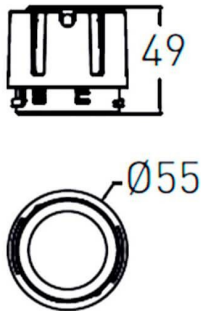

COMBO Modules

Lavov COMBO Modules ,power 9 W and CRI 90 with an optic 15 degrees made in Die Cast Aluminum finished in Silver with a real lumen output of 800lm and an efficiency of 88,89lm/W. ON/OFF driver.

Item code	86.D108.1411.02
Product type	Indoor
Category	Downlights
Family	COMBO
Subfamily	COMBO Modules
Pictograms	

Scheme

Product	
Real power (W)	9
Real luminous flux (Lm)	800
Luminous efficiency (Lm/W)	88.89
Beam angle (°)	15
Life time (h)	50000 h L80B10
IP	20
Electrical class insulation	Clas II
Colour	Black
Control gear included	Yes
Control gear	ON/OFF
Flicker Free	Yes
Light source	LED
Type of LED	COB
Colour temperature (K)	4000
Colour consistency (SDCM)	SDCM<3
CRI	90