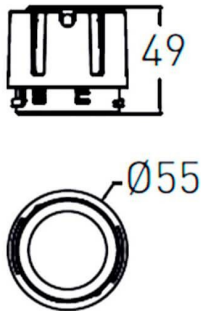

COMBO Modules

Lavov COMBO Modules ,power 9 W and CRI 90 with an optic 15 degrees made in Die Cast Aluminum finished in Silver with a real lumen output of 800lm and an efficiency of 88,89lm/W. DALI driver.

Item code	86.D108.1413.02
Product type	Indoor
Category	Downlights
Family	COMBO
Subfamily	COMBO Modules
Pictograms	

Scheme

Product	
Real power (W)	9
Real luminous flux (Lm)	800
Luminous efficiency (Lm/W)	88.89
Beam angle (°)	15
Life time (h)	50000 h L80B10
IP	20
Electrical class insulation	Clas II
Colour	Black
Control gear included	Yes
Control gear	DALI
Flicker Free	Yes
Light source	LED
Type of LED	COB
Colour temperature (K)	4000
Colour consistency (SDCM)	SDCM<3
CRI	90