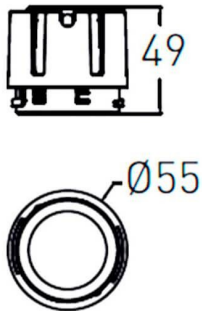

### COMBO Modules

Lavov COMBO Modules ,power 9 W and CRI 90 with an optic 15 degrees made in Die Cast Aluminum finished in Silver with a real lumen output of 800lm and an efficiency of 88,89lm/W. DALI driver.

### Scheme

Product	
Real power (W)	9
Real luminous flux (Lm)	800
Luminous efficiency (Lm/W)	88.89
Beam angle (°)	15
Life time (h)	50000 h L80B10
IP	20
Electrical class insulation	Clas II
Colour	Black
Control gear included	Yes
Control gear	DALI
Flicker Free	Yes
Light source	LED
Type of LED	COB
Colour temperature (K)	4000
Colour consistency (SDCM)	SDCM<3
CRI	90