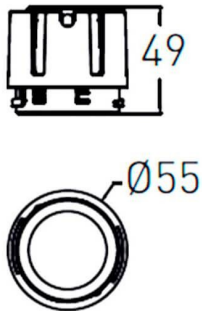

### COMBO Modules

Lavov COMBO Modules ,power 9 W and CRI 90 with an optic 24 degrees made in Die Cast Aluminum finished in Silver with a real lumen output of 800lm and an efficiency of 88,89lm/W. ON/OFF driver.

### Scheme

Product	
Real power (W)	9
Real luminous flux (Lm)	800
Luminous efficiency (Lm/W)	88.89
Beam angle (°)	24
Life time (h)	50000 h L80B10
IP	20
Electrical class insulation	Clas II
Colour	Black
Control gear included	Yes
Control gear	ON/OFF
Flicker Free	Yes
Light source	LED
Type of LED	COB
Colour temperature (K)	4000
Colour consistency (SDCM)	SDCM<3
CRI	90