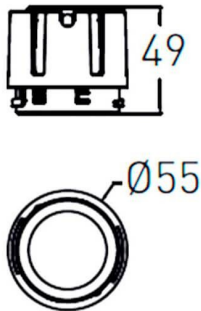

### COMBO Modules

Lavov COMBO Modules ,power 9 W and CRI 90 with an optic 38 degrees made in Die Cast Aluminum finished in Silver with a real lumen output of 800lm and an efficiency of 88,89lm/W. ON/OFF driver.

### Scheme

Product	
Real power (W)	9
Real luminous flux (Lm)	800
Luminous efficiency (Lm/W)	88.89
Beam angle (°)	38
Life time (h)	50000 h L80B10
IP	20
Electrical class insulation	Clas II
Colour	Black
Control gear included	Yes
Control gear	ON/OFF
Flicker Free	Yes
Light source	LED
Type of LED	COB
Colour temperature (K)	4000
Colour consistency (SDCM)	SDCM<3
CRI	90