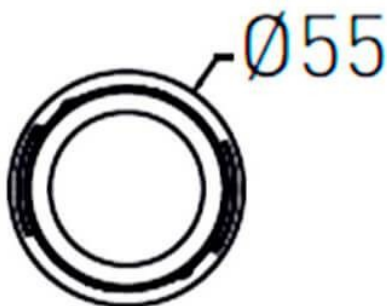

COMBO Modules

Lavov COMBO Modules ,power 9 W and CRI 90 with an optic 55 degrees made in Die Cast Aluminum finished in Silver with a real lumen output of 800lm and an efficiency of 88,89lm/W. ON/OFF driver.

Item code	86.D108.1443.02
Product type	Indoor
Category	Downlights
Family	COMBO
Subfamily	COMBO Modules
Pictograms	

Scheme

Product	
Real power (W)	9
Real luminous flux (Lm)	800
Luminous efficiency (Lm/W)	88.89
Beam angle (°)	55
Life time (h)	50000 h L80B10
IP	20
Electrical class insulation	Clas II
Colour	Black
Control gear included	Yes
Control gear	DALI
Flicker Free	Yes
Light source	LED
Type of LED	COB
Colour temperature (K)	4000
Colour consistency (SDCM)	SDCM<3
CRI	90