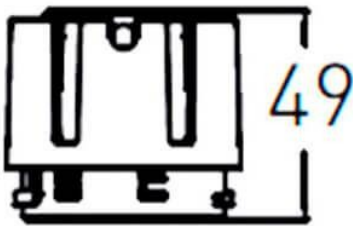

COMBO Modules

Lavov COMBO Modules ,power 9 W and CRI 90 with an optic 55 degrees made in Die Cast Aluminum finished in Silver with a real lumen output of 800lm and an efficiency of 88,89lm/W. ON/OFF driver.

Item code	86.D108.1443.02
Product type	Indoor
Category	Downlights
Family	COMBO
Subfamily	COMBO Modules
Pictograms	

Scheme

Product	
Real power (W)	9
Real luminous flux (Lm)	800
Luminous efficiency (Lm/W)	88.89
Beam angle (°)	55
Life time (h)	50000 h L80B10
IP	20
Electrical class insulation	Clas II
Colour	Black
Control gear included	Yes
Control gear	DALI
Flicker Free	Yes
Light source	LED
Type of LED	COB
Colour temperature (K)	4000
Colour consistency (SDCM)	SDCM<3
CRI	90