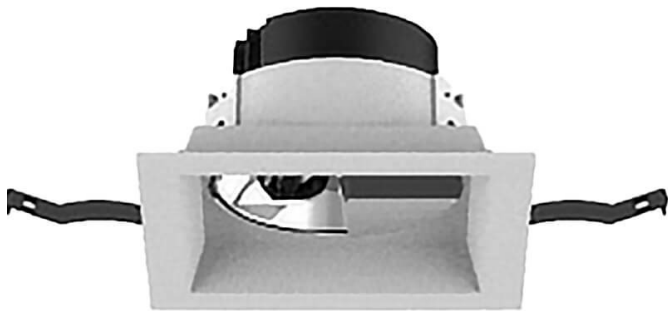

**COMBO Accessories**

Lavov Combo trim Round Adjustable-Trimless-Decorative

Elliptical hole with the following finishes: White trim & gold reflector made in Die Cast Aluminum.

<b>Item code</b>	<b>86.D108.1605.01</b>
<b>Product type</b>	<b>Indoor</b>
<b>Category</b>	<b>Downlights</b>
<b>Family</b>	<b>COMBO</b>
<b>Subfamily</b>	<b>COMBO Accessories</b>
<b>Pictograms</b>	

**Product**

<b>Life time (h)</b>	<b>50000 h L80B10</b>
<b>Colour</b>	<b>White trim &amp; gold reflector</b>

**Scheme**