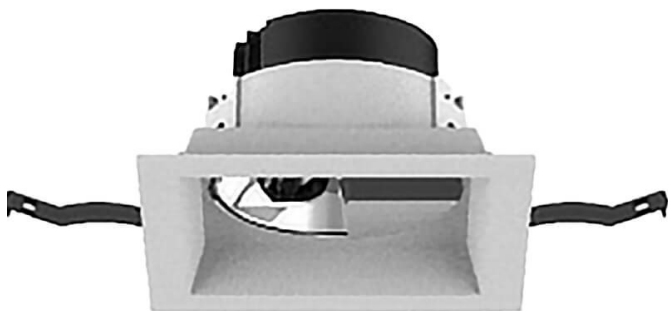

COMBO Accessories

Lavov Combo trim Round Adjustable-Trimless-Decorative

Elliptical hole with the following finishes: White trim & gold reflector made in Die Cast Aluminum.

Item code	86.D108.1605.01
------------------	------------------------

Pictograms

Product

Life time (h)	50000 h L80B10
----------------------	-----------------------

Colour	White trim & gold reflector
---------------	--

Scheme
