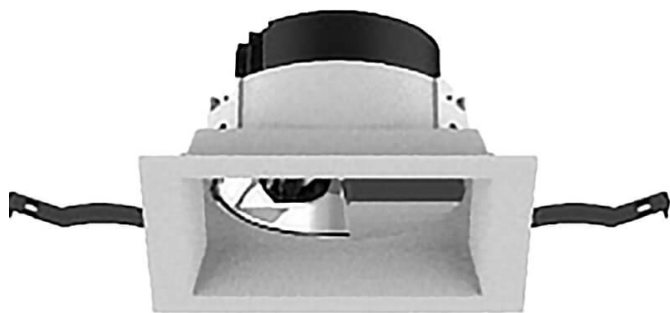

COMBO Accessories

Lavov Combo trim Round Adjustable-Trimless-Decorative

Elliptical hole with the following finishes: White trim & gold reflector made in Die Cast Aluminum.

Item code	86.D108.1605.01
Product type	Indoor
Category	Downlights
Family	COMBO
Subfamily	COMBO Accessories

Pictograms

Product	
Life time (h)	50000 h L80B10
Colour	White trim & gold reflector

Scheme
