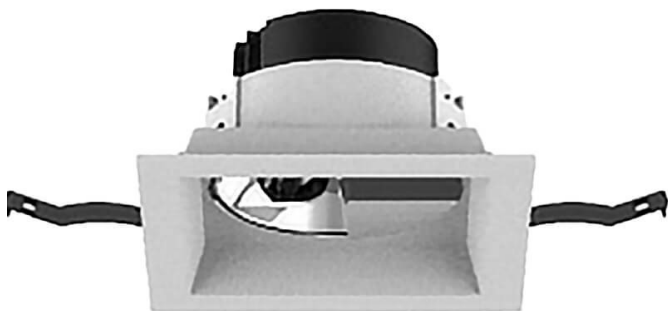

**COMBO Accessories**

Lavov Combo trim Round Adjustable-Trimless-Decorative  
Elliptical hole with the following finishes: Black trim & gold  
reflector made in Die Cast Aluminum.

<b>Item code</b>	<b>86.D108.1605.02</b>
------------------	------------------------

**Pictograms**

**Product**

<b>Life time (h)</b>	<b>50000 h L80B10</b>
----------------------	-----------------------

<b>Colour</b>	<b>Black trim &amp; gold reflector</b>
---------------	--

**Scheme**