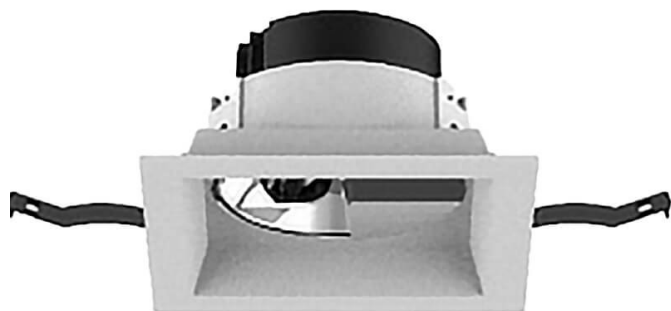

**COMBO Accessories**

Lavov Combo trim Round Adjustable-Trimless-Decorative  
Elliptical hole with the following finishes: Black trim & gold  
reflector made in Die Cast Aluminum.

<b>Item code</b>	<b>86.D108.1605.02</b>
<b>Product type</b>	<b>Indoor</b>
<b>Category</b>	<b>Downlights</b>
<b>Family</b>	<b>COMBO</b>
<b>Subfamily</b>	<b>COMBO Accessories</b>
<b>Pictograms</b>	

**Product**

<b>Life time (h)</b>	<b>50000 h L80B10</b>
<b>Colour</b>	<b>Black trim &amp; gold reflector</b>

**Scheme**