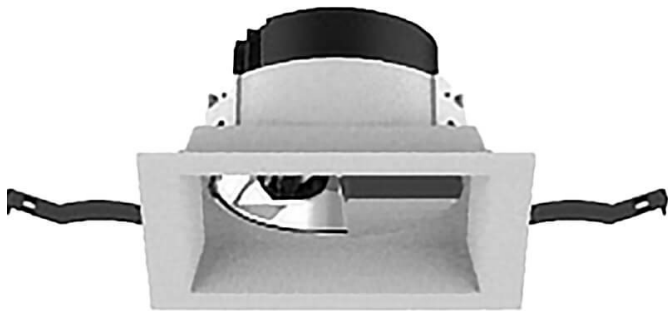

COMBO Accessories

Lavov Combo trim Round Adjustable-Trimless-Decorative
Elliptical hole with the following finishes: Black trim & gold
reflector made in Die Cast Aluminum.

Item code	86.D108.1605.02
Product type	Indoor
Category	Downlights
Family	COMBO
Subfamily	COMBO Accessories
Pictograms	

Product

Life time (h)	50000 h L80B10
Colour	Black trim & gold reflector

Scheme