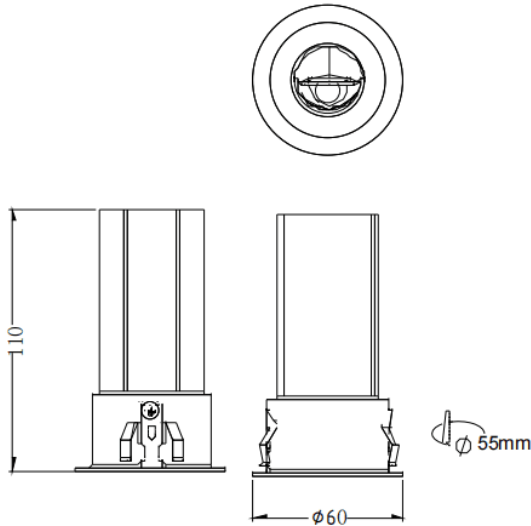

### MINI WW

Lavov downlight from the family MINI WW with a power of 15W and a beam angle of wall washer. Finished in White colour. Wall washer fix version. With a total lumen output of 1020lm and a luminous efficacy of 68lm/W. Made in Die Cast Aluminum. Driver DALI. CCT 2700K.

### Dimensions

Product dimensions (mm) **ø60\*H110mm**

### Scheme

Item code	86.D108.2253.01
Product type	Indoor
Category	Downlights
Family	MINI
Subfamily	MINI WW
Pictograms	

Product	
Real power (W)	15
Real luminous flux (Lm)	1020
Luminous efficiency (Lm/W)	68
Beam angle (&ordm;)	wall washer
Life time (h)	50000 h L80B10
IP	20
Electrical class insulation	Clas II
Colour	White
Control gear included	Yes
Control gear	DALI
Flicker Free	Yes
Light source	LED
Type of LED	SMD
Colour temperature (K)	2700
Colour consistency (SDCM)	SDCM<3
CRI	90