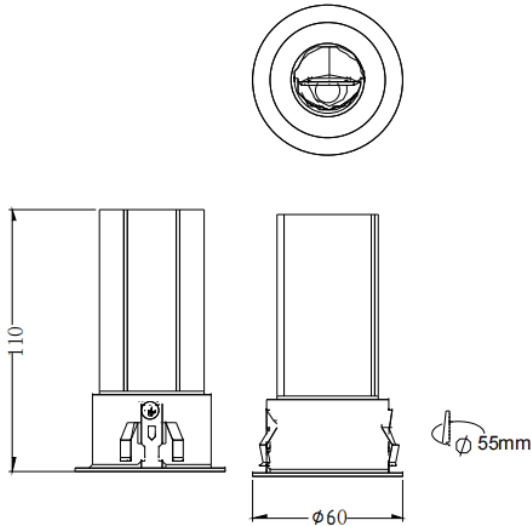

MINI WW

Lavov downlight from the family MINI WW with a power of 15W and a beam angle of wall washer. Finished in Black colour. Wall washer fix version. With a total lumen output of 1020lm and a luminous efficacy of 68lm/W. Made in Die Cast Aluminum. Driver DALI. CCT 2700K.

Dimensions

Product dimensions (mm) **ø60*H110mm**

Scheme

Item code	86.D108.2253.02
Product type	Indoor
Category	Downlights
Family	MINI
Subfamily	MINI WW
Pictograms	

Product	
Real power (W)	15
Real luminous flux (Lm)	1020
Luminous efficiency (Lm/W)	68
Beam angle (º)	wall washer
Life time (h)	50000 h L80B10
IP	20
Electrical class insulation	Clas II
Colour	Black
Control gear included	Yes
Control gear	DALI
Flicker Free	Yes
Light source	LED
Type of LED	SMD
Colour temperature (K)	2700
Colour consistency (SDCM)	SDCM<3
CRI	90