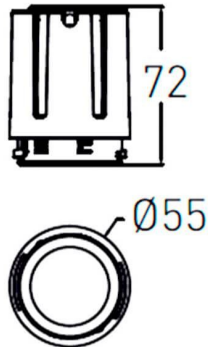

COMBO Modules

Lavov COMBO Modules ,power 15 W and CRI 90 with an optic 15 degrees made in Die Cast Aluminum finished in Silver with a real lumen output of 2000lm and an efficiency of 90,90lm/W. ON/OFF driver.

Item code	86.D108.2311.02
Product type	Indoor
Category	Downlights
Family	COMBO
Subfamily	COMBO Modules
Pictograms	

Scheme

Product	
Real power (W)	15
Real luminous flux (Lm)	1500
Luminous efficiency (Lm/W)	100
Beam angle (°)	15
Life time (h)	50000 h L80B10
IP	20
Electrical class insulation	Clas II
Colour	Black
Control gear included	Yes
Control gear	ON/OFF
Flicker Free	Yes
Light source	LED
Type of LED	COB
Colour temperature (K)	3000
Colour consistency (SDCM)	SDCM<3
CRI	90