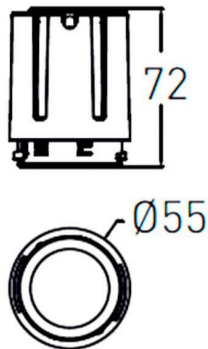

COMBO Modules

Lavov COMBO Modules ,power 15 W and CRI 90 with an optic 15 degrees made in Die Cast Aluminum finished in Silver with a real lumen output of 2000lm and an efficiency of 90,90lm/W. ON/OFF driver.

Item code	86.D108.2311.02
Product type	Indoor
Category	Downlights
Family	COMBO
Subfamily	COMBO Modules
Pictograms	

Scheme

Product	
Real power (W)	15
Real luminous flux (Lm)	1500
Luminous efficiency (Lm/W)	100
Beam angle (°)	15
Life time (h)	50000 h L80B10
IP	20
Electrical class insulation	Clas II
Colour	Black
Control gear included	Yes
Control gear	ON/OFF
Flicker Free	Yes
Light source	LED
Type of LED	COB
Colour temperature (K)	3000
Colour consistency (SDCM)	SDCM<3
CRI	90