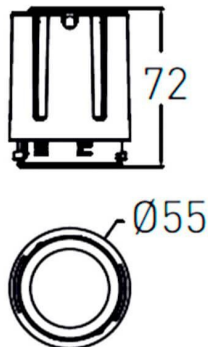

### COMBO Modules

Lavov COMBO Modules ,power 15 W and CRI 90 with an optic 15 degrees made in Die Cast Aluminum finished in Silver with a real lumen output of 2000lm and an efficiency of 90,90lm/W. ON/OFF driver.

### Scheme

Product	
Real power (W)	15
Real luminous flux (Lm)	1500
Luminous efficiency (Lm/W)	100
Beam angle (°)	15
Life time (h)	50000 h L80B10
IP	20
Electrical class insulation	Clas II
Colour	Black
Control gear included	Yes
Control gear	ON/OFF
Flicker Free	Yes
Light source	LED
Type of LED	COB
Colour temperature (K)	3000
Colour consistency (SDCM)	SDCM<3
CRI	90