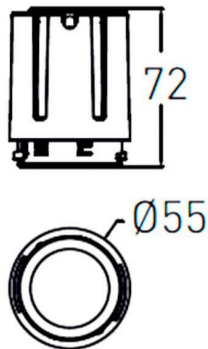

### COMBO Modules

Lavov COMBO Modules ,power 15 W and CRI 90 with an optic 15 degrees made in Die Cast Aluminum finished in Silver with a real lumen output of 2000lm and an efficiency of 90,90lm/W. ON/OFF driver.

### Scheme

Product	
Real power (W)	15
Real luminous flux (Lm)	1500
Luminous efficiency (Lm/W)	100
Beam angle (°)	15
Life time (h)	50000 h L80B10
IP	20
Electrical class insulation	Clas II
Colour	Black
Control gear included	Yes
Control gear	ON/OFF
Flicker Free	Yes
Light source	LED
Type of LED	COB
Colour temperature (K)	3000
Colour consistency (SDCM)	SDCM<3
CRI	90