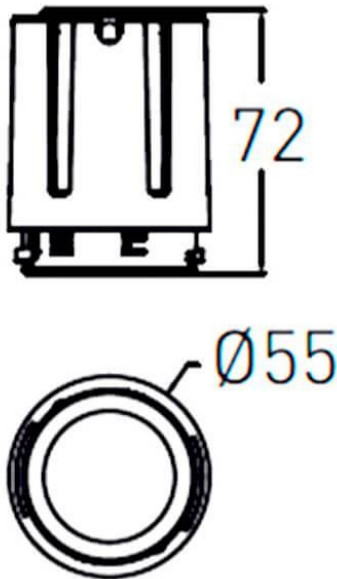

### COMBO Modules

Lavov COMBO Modules ,power 15 W and CRI 90 with an optic 15 degrees made in Die Cast Aluminum finished in Silver with a real lumen output of 2000lm and an efficiency of 90,90lm/W. ON/OFF driver.

### Scheme

Item code	86.D108.2311.02
Product type	Indoor
Category	Downlights
Family	COMBO
Subfamily	COMBO Modules
Pictograms	

Product	
Real power (W)	15
Real luminous flux (Lm)	1500
Luminous efficiency (Lm/W)	100
Beam angle (&ordm;)	15
Life time (h)	50000 h L80B10
IP	20
Electrical class insulation	Clas II
Colour	Black
Control gear included	Yes
Control gear	ON/OFF
Flicker Free	Yes
Light source	LED
Type of LED	COB
Colour temperature (K)	3000
Colour consistency (SDCM)	SDCM<3
CRI	90