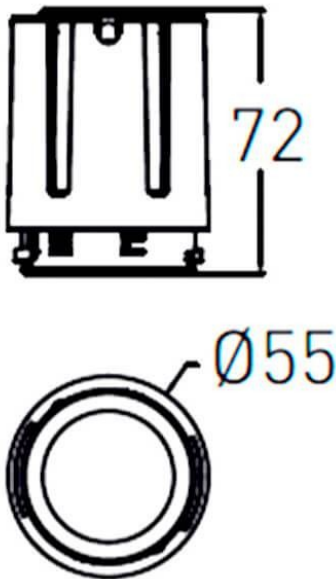

COMBO Modules

Lavov COMBO Modules ,power 15 W and CRI 90 with an optic 15 degrees made in Die Cast Aluminum finished in Silver with a real lumen output of 2000lm and an efficiency of 90,90lm/W. ON/OFF driver.

Scheme

Item code	86.D108.2311.02
Product type	Indoor
Category	Downlights
Family	COMBO
Subfamily	COMBO Modules
Pictograms	

Product	
Real power (W)	15
Real luminous flux (Lm)	1500
Luminous efficiency (Lm/W)	100
Beam angle (°)	15
Life time (h)	50000 h L80B10
IP	20
Electrical class insulation	Clas II
Colour	Black
Control gear included	Yes
Control gear	ON/OFF
Flicker Free	Yes
Light source	LED
Type of LED	COB
Colour temperature (K)	3000
Colour consistency (SDCM)	SDCM3
CRI	90