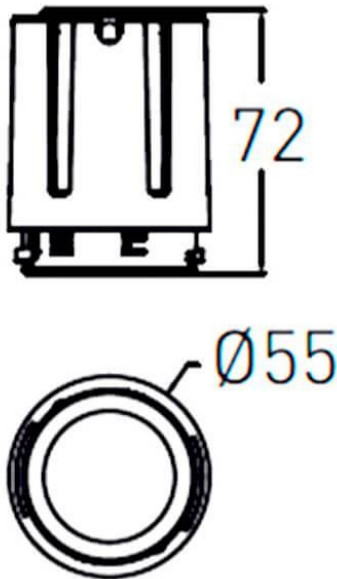

### COMBO Modules

Lavov COMBO Modules ,power 15 W and CRI 90 with an optic 15 degrees made in Die Cast Aluminum finished in Silver with a real lumen output of 2000lm and an efficiency of 90,90lm/W. DALI driver.

### Scheme

Item code	86.D108.2313.02
Product type	Indoor
Category	Downlights
Family	COMBO
Subfamily	COMBO Modules
Pictograms	

Product	
Real power (W)	15
Real luminous flux (Lm)	1500
Luminous efficiency (Lm/W)	100
Beam angle (°)	15
Life time (h)	50000 h L80B10
IP	20
Electrical class insulation	Clas II
Colour	Black
Control gear included	Yes
Control gear	DALI
Flicker Free	Yes
Light source	LED
Type of LED	COB
Colour temperature (K)	3000
Colour consistency (SDCM)	SDCM3
CRI	90