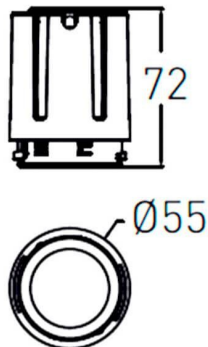

COMBO Modules

Lavov COMBO Modules ,power 15 W and CRI 90 with an optic 15 degrees made in Die Cast Aluminum finished in Silver with a real lumen output of 2000lm and an efficiency of 90,90lm/W. DALI driver.

Item code	86.D108.2313.02
Product type	Indoor
Category	Downlights
Family	COMBO
Subfamily	COMBO Modules
Pictograms	

Scheme

Product	
Real power (W)	15
Real luminous flux (Lm)	1500
Luminous efficiency (Lm/W)	100
Beam angle (°)	15
Life time (h)	50000 h L80B10
IP	20
Electrical class insulation	Clas II
Colour	Black
Control gear included	Yes
Control gear	DALI
Flicker Free	Yes
Light source	LED
Type of LED	COB
Colour temperature (K)	3000
Colour consistency (SDCM)	SDCM<3
CRI	90