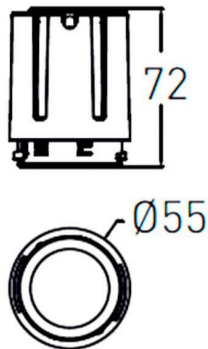

COMBO Modules

Lavov COMBO Modules ,power 15 W and CRI 90 with an optic 15 degrees made in Die Cast Aluminum finished in Silver with a real lumen output of 2000lm and an efficiency of 90,90lm/W. DALI driver.

Item code	86.D108.2313.02
Product type	Indoor
Category	Downlights
Family	COMBO
Subfamily	COMBO Modules
Pictograms	

Scheme

Product	
Real power (W)	15
Real luminous flux (Lm)	1500
Luminous efficiency (Lm/W)	100
Beam angle (°)	15
Life time (h)	50000 h L80B10
IP	20
Electrical class insulation	Clas II
Colour	Black
Control gear included	Yes
Control gear	DALI
Flicker Free	Yes
Light source	LED
Type of LED	COB
Colour temperature (K)	3000
Colour consistency (SDCM)	SDCM<3
CRI	90