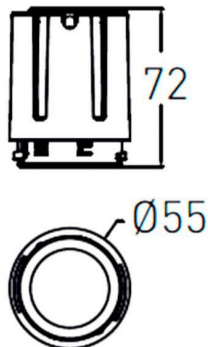

COMBO Modules

Lavov COMBO Modules ,power 15 W and CRI 90 with an optic 24 degrees made in Die Cast Aluminum finished in Silver with a real lumen output of 2000lm and an efficiency of 90,90lm/W. ON/OFF driver.

Item code	86.D108.2321.02
Product type	Indoor
Category	Downlights
Family	COMBO
Subfamily	COMBO Modules
Pictograms	

Scheme

Product	
Real power (W)	15
Real luminous flux (Lm)	1500
Luminous efficiency (Lm/W)	100
Beam angle (°)	24
Life time (h)	50000 h L80B10
IP	20
Electrical class insulation	Clas II
Colour	Black
Control gear included	Yes
Control gear	ON/OFF
Flicker Free	Yes
Light source	LED
Type of LED	COB
Colour temperature (K)	3000
Colour consistency (SDCM)	SDCM<3
CRI	90