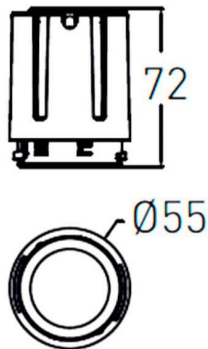

COMBO Modules

Lavov COMBO Modules ,power 15 W and CRI 90 with an optic 24 degrees made in Die Cast Aluminum finished in Silver with a real lumen output of 2000lm and an efficiency of 90,90lm/W. DALI driver.

Item code	86.D108.2323.02
Product type	Indoor
Category	Downlights
Family	COMBO
Subfamily	COMBO Modules
Pictograms	

Scheme

Product	
Real power (W)	15
Real luminous flux (Lm)	1500
Luminous efficiency (Lm/W)	100
Beam angle (°)	24
Life time (h)	50000 h L80B10
IP	20
Electrical class insulation	Clas II
Colour	Black
Control gear included	Yes
Control gear	DALI
Flicker Free	Yes
Light source	LED
Type of LED	COB
Colour temperature (K)	3000
Colour consistency (SDCM)	SDCM<3
CRI	90