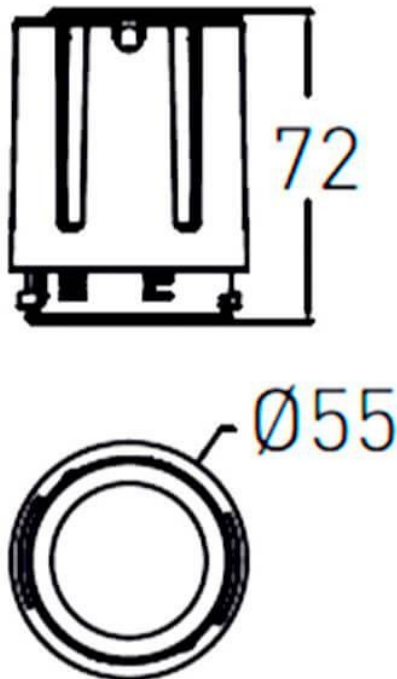

COMBO Modules

Lavov COMBO Modules ,power 15 W and CRI 90 with an optic 24 degrees made in Die Cast Aluminum finished in Silver with a real lumen output of 2000lm and an efficiency of 90,90lm/W. DALI driver.

Item code	86.D108.2323.02
Product type	Indoor
Category	Downlights
Family	COMBO
Subfamily	COMBO Modules
Pictograms	

Scheme

Product	
Real power (W)	15
Real luminous flux (Lm)	1500
Luminous efficiency (Lm/W)	100
Beam angle (°)	24
Life time (h)	50000 h L80B10
IP	20
Electrical class insulation	Clas II
Colour	Black
Control gear included	Yes
Control gear	DALI
Flicker Free	Yes
Light source	LED
Type of LED	COB
Colour temperature (K)	3000
Colour consistency (SDCM)	SDCM<3
CRI	90