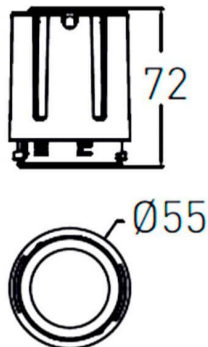

### COMBO Modules

Lavov COMBO Modules ,power 15 W and CRI 90 with an optic 38 degrees made in Die Cast Aluminum finished in Silver with a real lumen output of 2000lm and an efficiency of 90,90lm/W. ON/OFF driver.

Item code	86.D108.2331.02
Product type	Indoor
Category	Downlights
Family	COMBO
Subfamily	COMBO Modules
Pictograms	

### Scheme

Product	
Real power (W)	15
Real luminous flux (Lm)	1500
Luminous efficiency (Lm/W)	100
Beam angle (°)	38
Life time (h)	50000 h L80B10
IP	20
Electrical class insulation	Clas II
Colour	Black
Control gear included	Yes
Control gear	ON/OFF
Flicker Free	Yes
Light source	LED
Type of LED	COB
Colour temperature (K)	3000
Colour consistency (SDCM)	SDCM<3
CRI	90