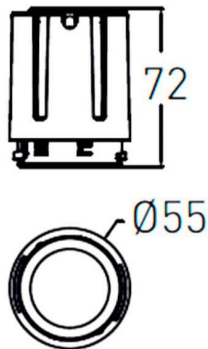

COMBO Modules

Lavov COMBO Modules ,power 15 W and CRI 90 with an optic 38 degrees made in Die Cast Aluminum finished in Silver with a real lumen output of 2000lm and an efficiency of 90,90lm/W. ON/OFF driver.

Item code	86.D108.2331.02
Product type	Indoor
Category	Downlights
Family	COMBO
Subfamily	COMBO Modules
Pictograms	

Scheme

Product	
Real power (W)	15
Real luminous flux (Lm)	1500
Luminous efficiency (Lm/W)	100
Beam angle (°)	38
Life time (h)	50000 h L80B10
IP	20
Electrical class insulation	Clas II
Colour	Black
Control gear included	Yes
Control gear	ON/OFF
Flicker Free	Yes
Light source	LED
Type of LED	COB
Colour temperature (K)	3000
Colour consistency (SDCM)	SDCM<3
CRI	90