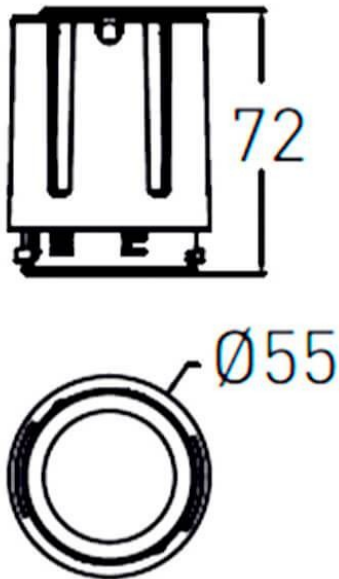

### COMBO Modules

Lavov COMBO Modules ,power 15 W and CRI 90 with an optic 38 degrees made in Die Cast Aluminum finished in Silver with a real lumen output of 2000lm and an efficiency of 90,90lm/W. ON/OFF driver.

Item code	86.D108.2331.02
Product type	Indoor
Category	Downlights
Family	COMBO
Subfamily	COMBO Modules
Pictograms	

### Scheme

Product	
Real power (W)	15
Real luminous flux (Lm)	1500
Luminous efficiency (Lm/W)	100
Beam angle (&ordm;)	38
Life time (h)	50000 h L80B10
IP	20
Electrical class insulation	Clas II
Colour	Black
Control gear included	Yes
Control gear	ON/OFF
Flicker Free	Yes
Light source	LED
Type of LED	COB
Colour temperature (K)	3000
Colour consistency (SDCM)	SDCM<3
CRI	90