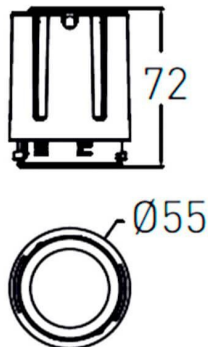

COMBO Modules

Lavov COMBO Modules ,power 15 W and CRI 90 with an optic 38 degrees made in Die Cast Aluminum finished in Silver with a real lumen output of 2000lm and an efficiency of 90,90lm/W. DALI driver.

Item code	86.D108.2333.02
Product type	Indoor
Category	Downlights
Family	COMBO
Subfamily	COMBO Modules
Pictograms	

Scheme

Product	
Real power (W)	15
Real luminous flux (Lm)	1500
Luminous efficiency (Lm/W)	100
Beam angle (°)	38
Life time (h)	50000 h L80B10
IP	20
Electrical class insulation	Clas II
Colour	Black
Control gear included	Yes
Control gear	DALI
Flicker Free	Yes
Light source	LED
Type of LED	COB
Colour temperature (K)	3000
Colour consistency (SDCM)	SDCM<3
CRI	90