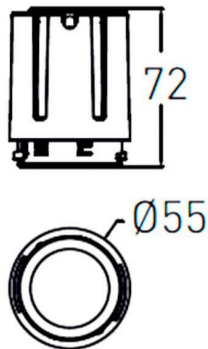

COMBO Modules

Lavov COMBO Modules ,power 15 W and CRI 90 with an optic 55 degrees made in Die Cast Aluminum finished in Silver with a real lumen output of 2000lm and an efficiency of 90,90lm/W. ON/OFF driver.

Item code	86.D108.2341.02
Product type	Indoor
Category	Downlights
Family	COMBO
Subfamily	COMBO Modules
Pictograms	

Scheme

Product	
Real power (W)	15
Real luminous flux (Lm)	1500
Luminous efficiency (Lm/W)	100
Beam angle (°)	55
Life time (h)	50000 h L80B10
IP	20
Electrical class insulation	Clas II
Colour	Black
Control gear included	Yes
Control gear	ON/OFF
Flicker Free	Yes
Light source	LED
Type of LED	COB
Colour temperature (K)	3000
Colour consistency (SDCM)	SDCM<3
CRI	90