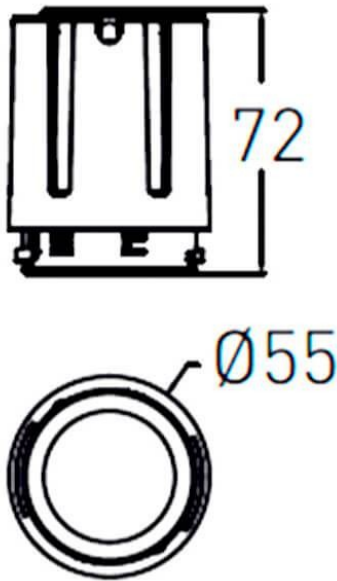

COMBO Modules

Lavov COMBO Modules ,power 15 W and CRI 90 with an optic 55 degrees made in Die Cast Aluminum finished in Silver with a real lumen output of 2000lm and an efficiency of 90,90lm/W. ON/OFF driver.

Scheme

Item code	86.D108.2341.02
Product type	Indoor
Category	Downlights
Family	COMBO
Subfamily	COMBO Modules
Pictograms	

Product	
Real power (W)	15
Real luminous flux (Lm)	1500
Luminous efficiency (Lm/W)	100
Beam angle (º)	55
Life time (h)	50000 h L80B10
IP	20
Electrical class insulation	Clas II
Colour	Black
Control gear included	Yes
Control gear	ON/OFF
Flicker Free	Yes
Light source	LED
Type of LED	COB
Colour temperature (K)	3000
Colour consistency (SDCM)	SDCM<3
CRI	90