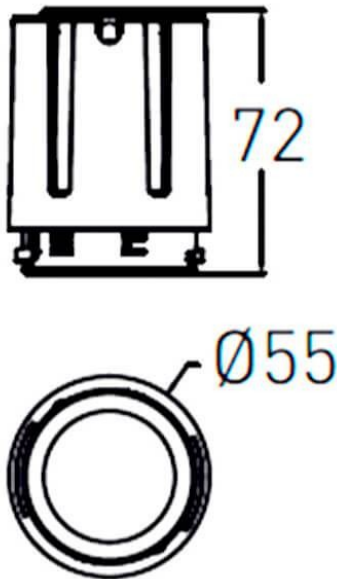

### COMBO Modules

Lavov COMBO Modules ,power 15 W and CRI 90 with an optic 55 degrees made in Die Cast Aluminum finished in Silver with a real lumen output of 2000lm and an efficiency of 90,90lm/W. DALI driver.

### Scheme

Item code	86.D108.2343.02
Product type	Indoor
Category	Downlights
Family	COMBO
Subfamily	COMBO Modules
Pictograms	

Product	
Real power (W)	15
Real luminous flux (Lm)	1500
Luminous efficiency (Lm/W)	100
Beam angle (&ordm;)	55
Life time (h)	50000 h L80B10
IP	20
Electrical class insulation	Clas II
Colour	Black
Control gear included	Yes
Control gear	DALI
Flicker Free	Yes
Light source	LED
Type of LED	COB
Colour temperature (K)	3000
Colour consistency (SDCM)	SDCM<3
CRI	90