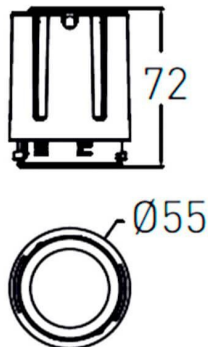

COMBO Modules

Lavov COMBO Modules ,power 15 W and CRI 90 with an optic 55 degrees made in Die Cast Aluminum finished in Silver with a real lumen output of 2000lm and an efficiency of 90,90lm/W. DALI driver.

Item code	86.D108.2343.02
Product type	Indoor
Category	Downlights
Family	COMBO
Subfamily	COMBO Modules
Pictograms	

Scheme

Product	
Real power (W)	15
Real luminous flux (Lm)	1500
Luminous efficiency (Lm/W)	100
Beam angle (°)	55
Life time (h)	50000 h L80B10
IP	20
Electrical class insulation	Clas II
Colour	Black
Control gear included	Yes
Control gear	DALI
Flicker Free	Yes
Light source	LED
Type of LED	COB
Colour temperature (K)	3000
Colour consistency (SDCM)	SDCM<3
CRI	90