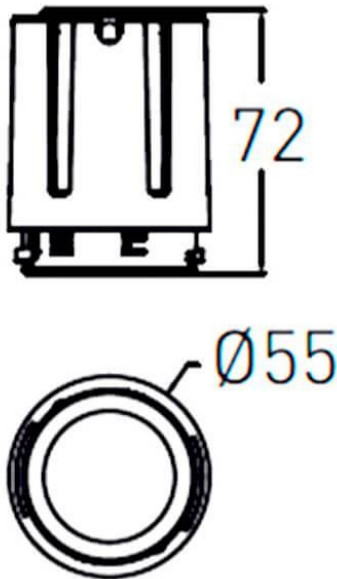

### COMBO Modules

Lavov COMBO Modules ,power 15 W and CRI 90 with an optic 55 degrees made in Die Cast Aluminum finished in Silver with a real lumen output of 2000lm and an efficiency of 90,90lm/W. DALI driver.

### Scheme

Item code	86.D108.2343.02
Product type	Indoor
Category	Downlights
Family	COMBO
Subfamily	COMBO Modules
Pictograms	

Product	
Real power (W)	15
Real luminous flux (Lm)	1500
Luminous efficiency (Lm/W)	100
Beam angle (°)	55
Life time (h)	50000 h L80B10
IP	20
Electrical class insulation	Clas II
Colour	Black
Control gear included	Yes
Control gear	DALI
Flicker Free	Yes
Light source	LED
Type of LED	COB
Colour temperature (K)	3000
Colour consistency (SDCM)	SDCM3
CRI	90