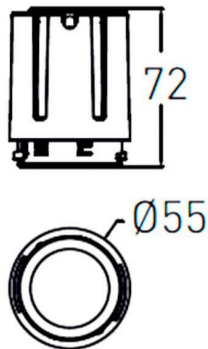

COMBO Modules

Lavov COMBO Modules ,power 15 W and CRI 90 with an optic 55 degrees made in Die Cast Aluminum finished in Silver with a real lumen output of 2000lm and an efficiency of 90,90lm/W. DALI driver.

Item code	86.D108.2343.02
Product type	Indoor
Category	Downlights
Family	COMBO
Subfamily	COMBO Modules
Pictograms	

Scheme

Product	
Real power (W)	15
Real luminous flux (Lm)	1500
Luminous efficiency (Lm/W)	100
Beam angle (°)	55
Life time (h)	50000 h L80B10
IP	20
Electrical class insulation	Clas II
Colour	Black
Control gear included	Yes
Control gear	DALI
Flicker Free	Yes
Light source	LED
Type of LED	COB
Colour temperature (K)	3000
Colour consistency (SDCM)	SDCM<3
CRI	90