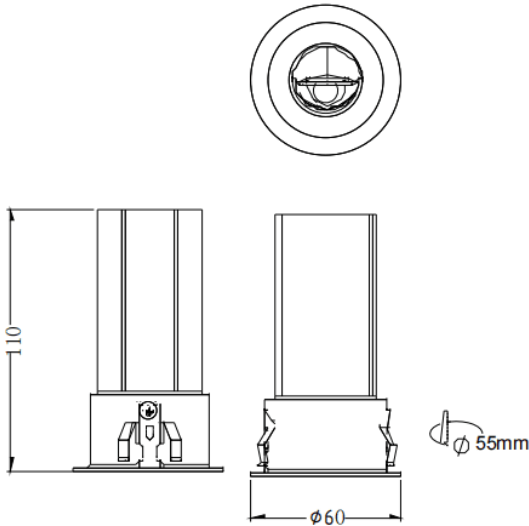

**MINI WW**

Lavov downlight from the family MINI WW with a power of 15W and a beam angle of wall washer. Finished in Black colour. Wall washer fix version. With a total lumen output of 1020lm and a luminous efficacy of 68lm/W. Made in Die Cast Aluminum. Driver DALI. CCT 2700K.

**Dimensions**

Product dimensions (mm) **ø60\*H110mm**

**Scheme**

<b>Item code</b>	<b>86.D108.2353.02</b>
<b>Product type</b>	<b>Indoor</b>
<b>Category</b>	<b>Downlights</b>
<b>Family</b>	<b>MINI</b>
<b>Subfamily</b>	<b>MINI WW</b>
<b>Pictograms</b>	

<b>Product</b>	
<b>Real power (W)</b>	<b>15</b>
<b>Real luminous flux (Lm)</b>	<b>1020</b>
<b>Luminous efficiency (Lm/W)</b>	<b>68</b>
<b>Beam angle (&amp;ordm;)</b>	<b>wall washer</b>
<b>Life time (h)</b>	<b>50000 h L80B10</b>
<b>IP</b>	<b>20</b>
<b>Electrical class insulation</b>	<b>Clas II</b>
<b>Colour</b>	<b>Black</b>
<b>Control gear included</b>	<b>Yes</b>
<b>Control gear</b>	<b>DALI</b>
<b>Flicker Free</b>	<b>Yes</b>
<b>Light source</b>	<b>LED</b>
<b>Type of LED</b>	<b>SMD</b>
<b>Colour temperature (K)</b>	<b>2700</b>
<b>Colour consistency (SDCM)</b>	<b>SDCM&lt;3</b>
<b>CRI</b>	<b>90</b>