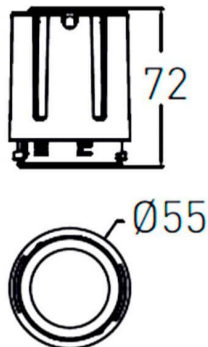

COMBO Modules

Lavov COMBO Modules ,power 15 W and CRI 90 with an optic 15 degrees made in Die Cast Aluminum finished in Silver with a real lumen output of 2000lm and an efficiency of 90,90lm/W. ON/OFF driver.

Item code	86.D108.2411.02
Product type	Indoor
Category	Downlights
Family	COMBO
Subfamily	COMBO Modules
Pictograms	

Scheme

Product	
Real power (W)	15
Real luminous flux (Lm)	1500
Luminous efficiency (Lm/W)	100
Beam angle (°)	15
Life time (h)	50000 h L80B10
IP	20
Electrical class insulation	Clas II
Colour	Black
Control gear included	Yes
Control gear	ON/OFF
Flicker Free	Yes
Light source	LED
Type of LED	COB
Colour temperature (K)	4000
Colour consistency (SDCM)	SDCM<3
CRI	90