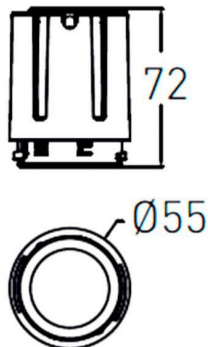

### COMBO Modules

Lavov COMBO Modules ,power 15 W and CRI 90 with an optic 15 degrees made in Die Cast Aluminum finished in Silver with a real lumen output of 2000lm and an efficiency of 90,90lm/W. ON/OFF driver.

### Scheme

Product	
Real power (W)	15
Real luminous flux (Lm)	1500
Luminous efficiency (Lm/W)	100
Beam angle (°)	15
Life time (h)	50000 h L80B10
IP	20
Electrical class insulation	Clas II
Colour	Black
Control gear included	Yes
Control gear	ON/OFF
Flicker Free	Yes
Light source	LED
Type of LED	COB
Colour temperature (K)	4000
Colour consistency (SDCM)	SDCM<3
CRI	90