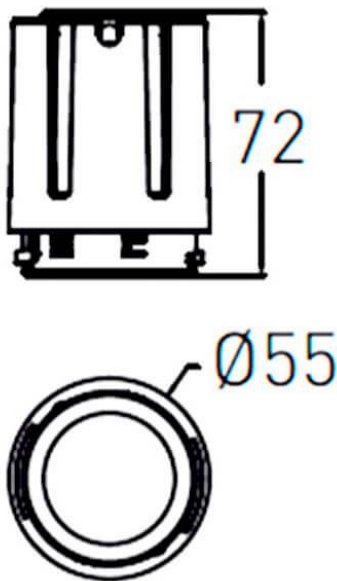

### COMBO Modules

Lavov COMBO Modules ,power 15 W and CRI 90 with an optic 15 degrees made in Die Cast Aluminum finished in Silver with a real lumen output of 2000lm and an efficiency of 90,90lm/W. ON/OFF driver.

Item code	86.D108.2411.02
Product type	Indoor
Category	Downlights
Family	COMBO
Subfamily	COMBO Modules
Pictograms	

### Scheme

Product	
Real power (W)	15
Real luminous flux (Lm)	1500
Luminous efficiency (Lm/W)	100
Beam angle (&ordm;)	15
Life time (h)	50000 h L80B10
IP	20
Electrical class insulation	Clas II
Colour	Black
Control gear included	Yes
Control gear	ON/OFF
Flicker Free	Yes
Light source	LED
Type of LED	COB
Colour temperature (K)	4000
Colour consistency (SDCM)	SDCM<3
CRI	90