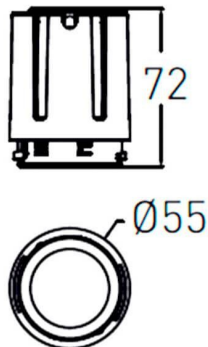

COMBO Modules

Lavov COMBO Modules ,power 15 W and CRI 90 with an optic 15 degrees made in Die Cast Aluminum finished in Silver with a real lumen output of 2000lm and an efficiency of 90,90lm/W. DALI driver.

Item code	86.D108.2413.02
Product type	Indoor
Category	Downlights
Family	COMBO
Subfamily	COMBO Modules
Pictograms	

Scheme

Product	
Real power (W)	15
Real luminous flux (Lm)	1500
Luminous efficiency (Lm/W)	100
Beam angle (°)	15
Life time (h)	50000 h L80B10
IP	20
Electrical class insulation	Clas II
Colour	Black
Control gear included	Yes
Control gear	DALI
Flicker Free	Yes
Light source	LED
Type of LED	COB
Colour temperature (K)	4000
Colour consistency (SDCM)	SDCM<3
CRI	90