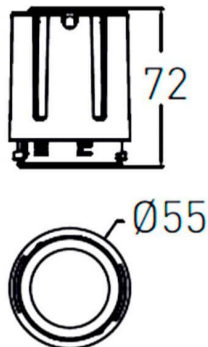

### COMBO Modules

Lavov COMBO Modules ,power 15 W and CRI 90 with an optic 15 degrees made in Die Cast Aluminum finished in Silver with a real lumen output of 2000lm and an efficiency of 90,90lm/W. DALI driver.

Item code	86.D108.2413.02
Product type	Indoor
Category	Downlights
Family	COMBO
Subfamily	COMBO Modules
Pictograms	

### Scheme

Product	
Real power (W)	15
Real luminous flux (Lm)	1500
Luminous efficiency (Lm/W)	100
Beam angle (°)	15
Life time (h)	50000 h L80B10
IP	20
Electrical class insulation	Clas II
Colour	Black
Control gear included	Yes
Control gear	DALI
Flicker Free	Yes
Light source	LED
Type of LED	COB
Colour temperature (K)	4000
Colour consistency (SDCM)	SDCM<3
CRI	90