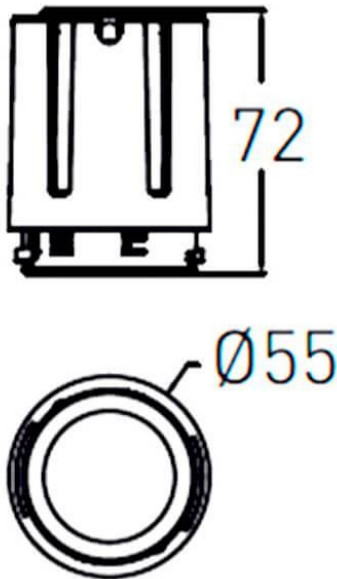

COMBO Modules

Lavov COMBO Modules ,power 15 W and CRI 90 with an optic 15 degrees made in Die Cast Aluminum finished in Silver with a real lumen output of 2000lm and an efficiency of 90,90lm/W. DALI driver.

Scheme

Item code	86.D108.2413.02
Product type	Indoor
Category	Downlights
Family	COMBO
Subfamily	COMBO Modules
Pictograms	

Product	
Real power (W)	15
Real luminous flux (Lm)	1500
Luminous efficiency (Lm/W)	100
Beam angle (°)	15
Life time (h)	50000 h L80B10
IP	20
Electrical class insulation	Clas II
Colour	Black
Control gear included	Yes
Control gear	DALI
Flicker Free	Yes
Light source	LED
Type of LED	COB
Colour temperature (K)	4000
Colour consistency (SDCM)	SDCM3
CRI	90