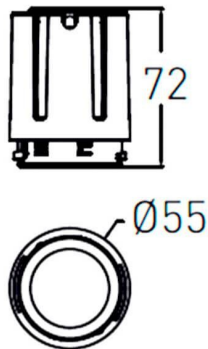

### COMBO Modules

Lavov COMBO Modules ,power 15 W and CRI 90 with an optic 15 degrees made in Die Cast Aluminum finished in Silver with a real lumen output of 2000lm and an efficiency of 90,90lm/W. DALI driver.

Item code	86.D108.2413.02
Product type	Indoor
Category	Downlights
Family	COMBO
Subfamily	COMBO Modules
Pictograms	

### Scheme

Product	
Real power (W)	15
Real luminous flux (Lm)	1500
Luminous efficiency (Lm/W)	100
Beam angle (°)	15
Life time (h)	50000 h L80B10
IP	20
Electrical class insulation	Clas II
Colour	Black
Control gear included	Yes
Control gear	DALI
Flicker Free	Yes
Light source	LED
Type of LED	COB
Colour temperature (K)	4000
Colour consistency (SDCM)	SDCM<3
CRI	90