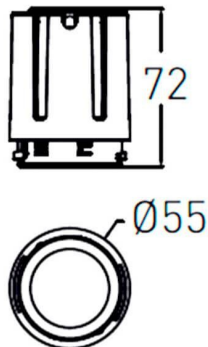

### COMBO Modules

Lavov COMBO Modules ,power 15 W and CRI 90 with an optic 24 degrees made in Die Cast Aluminum finished in Silver with a real lumen output of 2000lm and an efficiency of 90,90lm/W. ON/OFF driver.

Item code	86.D108.2421.02
Product type	Indoor
Category	Downlights
Family	COMBO
Subfamily	COMBO Modules
Pictograms	

### Scheme

Product	
Real power (W)	15
Real luminous flux (Lm)	1500
Luminous efficiency (Lm/W)	100
Beam angle (°)	24
Life time (h)	50000 h L80B10
IP	20
Electrical class insulation	Clas II
Colour	Black
Control gear included	Yes
Control gear	ON/OFF
Flicker Free	Yes
Light source	LED
Type of LED	COB
Colour temperature (K)	4000
Colour consistency (SDCM)	SDCM<3
CRI	90