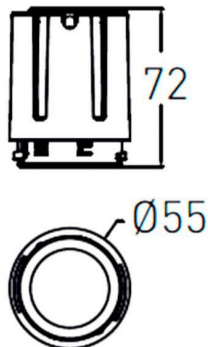

COMBO Modules

Lavov COMBO Modules ,power 15 W and CRI 90 with an optic 24 degrees made in Die Cast Aluminum finished in Silver with a real lumen output of 2000lm and an efficiency of 90,90lm/W. ON/OFF driver.

Item code	86.D108.2421.02
Product type	Indoor
Category	Downlights
Family	COMBO
Subfamily	COMBO Modules
Pictograms	

Scheme

Product	
Real power (W)	15
Real luminous flux (Lm)	1500
Luminous efficiency (Lm/W)	100
Beam angle (°)	24
Life time (h)	50000 h L80B10
IP	20
Electrical class insulation	Clas II
Colour	Black
Control gear included	Yes
Control gear	ON/OFF
Flicker Free	Yes
Light source	LED
Type of LED	COB
Colour temperature (K)	4000
Colour consistency (SDCM)	SDCM<3
CRI	90