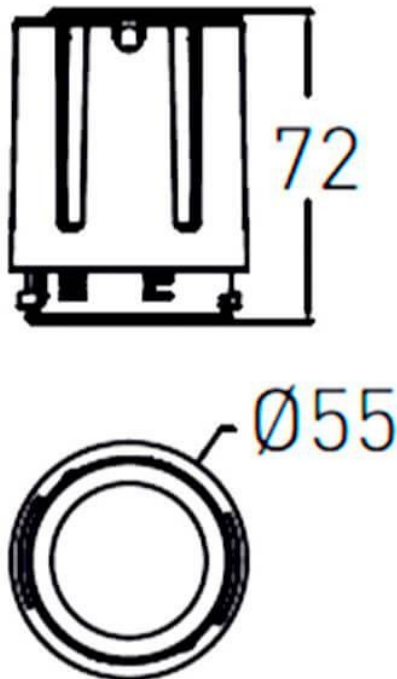

COMBO Modules

Lavov COMBO Modules ,power 15 W and CRI 90 with an optic 24 degrees made in Die Cast Aluminum finished in Silver with a real lumen output of 2000lm and an efficiency of 90,90lm/W. DALI driver.

Item code	86.D108.2423.02
Product type	Indoor
Category	Downlights
Family	COMBO
Subfamily	COMBO Modules
Pictograms	

Scheme

Product	
Real power (W)	15
Real luminous flux (Lm)	1500
Luminous efficiency (Lm/W)	100
Beam angle (°)	24
Life time (h)	50000 h L80B10
IP	20
Electrical class insulation	Clas II
Colour	Black
Control gear included	Yes
Control gear	DALI
Flicker Free	Yes
Light source	LED
Type of LED	COB
Colour temperature (K)	4000
Colour consistency (SDCM)	SDCM<3
CRI	90