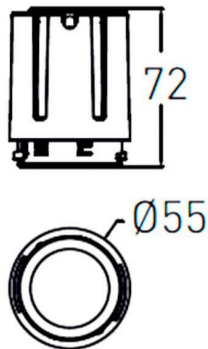

COMBO Modules

Lavov COMBO Modules ,power 15 W and CRI 90 with an optic 24 degrees made in Die Cast Aluminum finished in Silver with a real lumen output of 2000lm and an efficiency of 90,90lm/W. DALI driver.

Item code	86.D108.2423.02
Product type	Indoor
Category	Downlights
Family	COMBO
Subfamily	COMBO Modules
Pictograms	

Scheme

Product	
Real power (W)	15
Real luminous flux (Lm)	1500
Luminous efficiency (Lm/W)	100
Beam angle (°)	24
Life time (h)	50000 h L80B10
IP	20
Electrical class insulation	Clas II
Colour	Black
Control gear included	Yes
Control gear	DALI
Flicker Free	Yes
Light source	LED
Type of LED	COB
Colour temperature (K)	4000
Colour consistency (SDCM)	SDCM<3
CRI	90