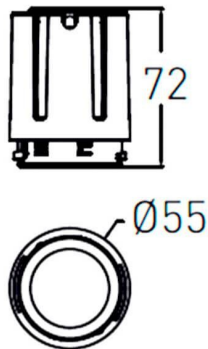

### COMBO Modules

Lavov COMBO Modules ,power 15 W and CRI 90 with an optic 24 degrees made in Die Cast Aluminum finished in Silver with a real lumen output of 2000lm and an efficiency of 90,90lm/W. DALI driver.

Item code	86.D108.2423.02
Product type	Indoor
Category	Downlights
Family	COMBO
Subfamily	COMBO Modules
Pictograms	

### Scheme

Product	
Real power (W)	15
Real luminous flux (Lm)	1500
Luminous efficiency (Lm/W)	100
Beam angle (°)	24
Life time (h)	50000 h L80B10
IP	20
Electrical class insulation	Clas II
Colour	Black
Control gear included	Yes
Control gear	DALI
Flicker Free	Yes
Light source	LED
Type of LED	COB
Colour temperature (K)	4000
Colour consistency (SDCM)	SDCM<3
CRI	90