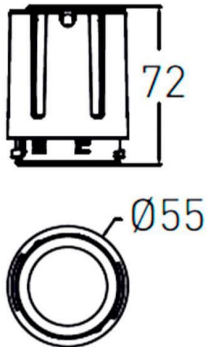

COMBO Modules

Lavov COMBO Modules ,power 15 W and CRI 90 with an optic 38 degrees made in Die Cast Aluminum finished in Silver with a real lumen output of 2000lm and an efficiency of 90,90lm/W. ON/OFF driver.

Item code	86.D108.2431.02
Product type	Indoor
Category	Downlights
Family	COMBO
Subfamily	COMBO Modules
Pictograms	

Scheme

Product	
Real power (W)	15
Real luminous flux (Lm)	1500
Luminous efficiency (Lm/W)	100
Beam angle (°)	38
Life time (h)	50000 h L80B10
IP	20
Electrical class insulation	Clas II
Colour	Black
Control gear included	Yes
Control gear	ON/OFF
Flicker Free	Yes
Light source	LED
Type of LED	COB
Colour temperature (K)	4000
Colour consistency (SDCM)	SDCM<3
CRI	90