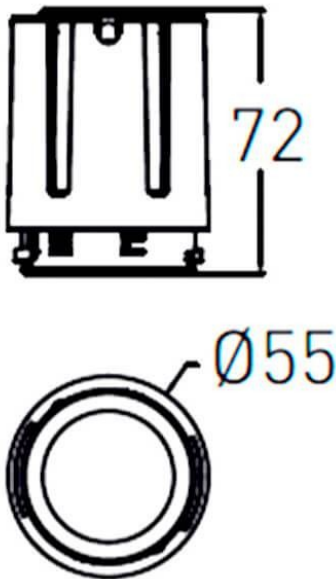

### COMBO Modules

Lavov COMBO Modules ,power 15 W and CRI 90 with an optic 38 degrees made in Die Cast Aluminum finished in Silver with a real lumen output of 2000lm and an efficiency of 90,90lm/W. ON/OFF driver.

### Scheme

Item code	86.D108.2431.02
Product type	Indoor
Category	Downlights
Family	COMBO
Subfamily	COMBO Modules
Pictograms	

Product	
Real power (W)	15
Real luminous flux (Lm)	1500
Luminous efficiency (Lm/W)	100
Beam angle (&ordm;)	38
Life time (h)	50000 h L80B10
IP	20
Electrical class insulation	Clas II
Colour	Black
Control gear included	Yes
Control gear	ON/OFF
Flicker Free	Yes
Light source	LED
Type of LED	COB
Colour temperature (K)	4000
Colour consistency (SDCM)	SDCM<3
CRI	90