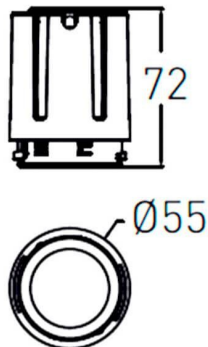

### COMBO Modules

Lavov COMBO Modules ,power 15 W and CRI 90 with an optic 38 degrees made in Die Cast Aluminum finished in Silver with a real lumen output of 2000lm and an efficiency of 90,90lm/W. ON/OFF driver.

### Scheme

Product	
Real power (W)	15
Real luminous flux (Lm)	1500
Luminous efficiency (Lm/W)	100
Beam angle (°)	38
Life time (h)	50000 h L80B10
IP	20
Electrical class insulation	Clas II
Colour	Black
Control gear included	Yes
Control gear	ON/OFF
Flicker Free	Yes
Light source	LED
Type of LED	COB
Colour temperature (K)	4000
Colour consistency (SDCM)	SDCM<3
CRI	90