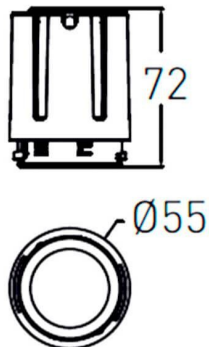

### COMBO Modules

Lavov COMBO Modules ,power 15 W and CRI 90 with an optic 38 degrees made in Die Cast Aluminum finished in Silver with a real lumen output of 2000lm and an efficiency of 90,90lm/W. DALI driver.

### Scheme

Product	
Real power (W)	15
Real luminous flux (Lm)	1500
Luminous efficiency (Lm/W)	100
Beam angle (°)	38
Life time (h)	50000 h L80B10
IP	20
Electrical class insulation	Clas II
Colour	Black
Control gear included	Yes
Control gear	DALI
Flicker Free	Yes
Light source	LED
Type of LED	COB
Colour temperature (K)	4000
Colour consistency (SDCM)	SDCM<3
CRI	90