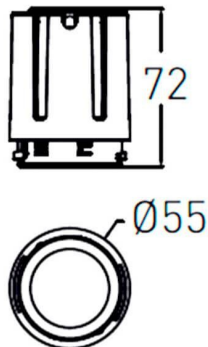

COMBO Modules

Lavov COMBO Modules ,power 15 W and CRI 90 with an optic 38 degrees made in Die Cast Aluminum finished in Silver with a real lumen output of 2000lm and an efficiency of 90,90lm/W. DALI driver.

Item code	86.D108.2433.02
Product type	Indoor
Category	Downlights
Family	COMBO
Subfamily	COMBO Modules
Pictograms	

Scheme

Product	
Real power (W)	15
Real luminous flux (Lm)	1500
Luminous efficiency (Lm/W)	100
Beam angle (°)	38
Life time (h)	50000 h L80B10
IP	20
Electrical class insulation	Clas II
Colour	Black
Control gear included	Yes
Control gear	DALI
Flicker Free	Yes
Light source	LED
Type of LED	COB
Colour temperature (K)	4000
Colour consistency (SDCM)	SDCM<3
CRI	90