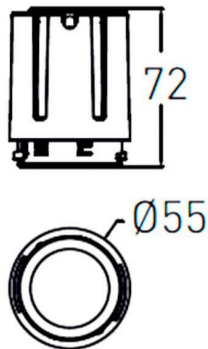

COMBO Modules

Lavov COMBO Modules ,power 15 W and CRI 90 with an optic 38 degrees made in Die Cast Aluminum finished in Silver with a real lumen output of 2000lm and an efficiency of 90,90lm/W. DALI driver.

Item code	86.D108.2433.02
Product type	Indoor
Category	Downlights
Family	COMBO
Subfamily	COMBO Modules
Pictograms	

Scheme

Product	
Real power (W)	15
Real luminous flux (Lm)	1500
Luminous efficiency (Lm/W)	100
Beam angle (°)	38
Life time (h)	50000 h L80B10
IP	20
Electrical class insulation	Clas II
Colour	Black
Control gear included	Yes
Control gear	DALI
Flicker Free	Yes
Light source	LED
Type of LED	COB
Colour temperature (K)	4000
Colour consistency (SDCM)	SDCM<3
CRI	90