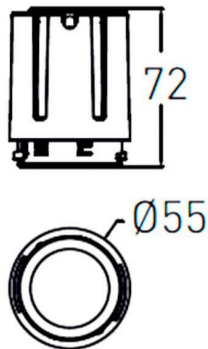

COMBO Modules

Lavov COMBO Modules ,power 15 W and CRI 90 with an optic 55 degrees made in Die Cast Aluminum finished in Silver with a real lumen output of 2000lm and an efficiency of 90,90lm/W. ON/OFF driver.

Item code	86.D108.2441.02
Product type	Indoor
Category	Downlights
Family	COMBO
Subfamily	COMBO Modules
Pictograms	

Scheme

Product	
Real power (W)	15
Real luminous flux (Lm)	1500
Luminous efficiency (Lm/W)	100
Beam angle (°)	55
Life time (h)	50000 h L80B10
IP	20
Electrical class insulation	Clas II
Colour	Black
Control gear included	Yes
Control gear	ON/OFF
Flicker Free	Yes
Light source	LED
Type of LED	COB
Colour temperature (K)	4000
Colour consistency (SDCM)	SDCM<3
CRI	90