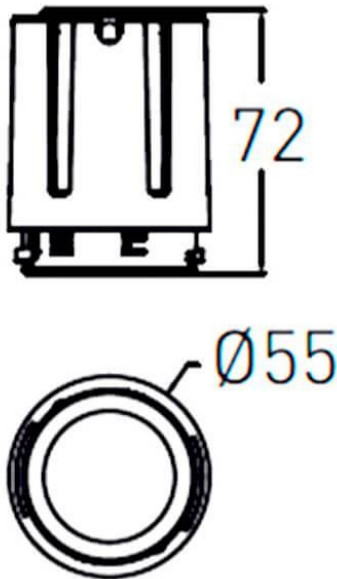

### COMBO Modules

Lavov COMBO Modules ,power 15 W and CRI 90 with an optic 55 degrees made in Die Cast Aluminum finished in Silver with a real lumen output of 2000lm and an efficiency of 90,90lm/W. ON/OFF driver.

### Scheme

Item code	86.D108.2441.02
Product type	Indoor
Category	Downlights
Family	COMBO
Subfamily	COMBO Modules
Pictograms	

Product	
Real power (W)	15
Real luminous flux (Lm)	1500
Luminous efficiency (Lm/W)	100
Beam angle (&ordm;)	55
Life time (h)	50000 h L80B10
IP	20
Electrical class insulation	Clas II
Colour	Black
Control gear included	Yes
Control gear	ON/OFF
Flicker Free	Yes
Light source	LED
Type of LED	COB
Colour temperature (K)	4000
Colour consistency (SDCM)	SDCM<3
CRI	90