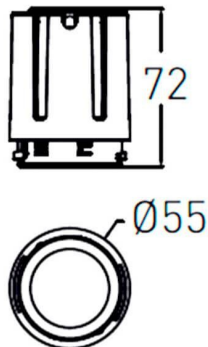

COMBO Modules

Lavov COMBO Modules ,power 15 W and CRI 90 with an optic 55 degrees made in Die Cast Aluminum finished in Silver with a real lumen output of 2000lm and an efficiency of 90,90lm/W. ON/OFF driver.

Item code	86.D108.2441.02
Product type	Indoor
Category	Downlights
Family	COMBO
Subfamily	COMBO Modules
Pictograms	

Scheme

Product	
Real power (W)	15
Real luminous flux (Lm)	1500
Luminous efficiency (Lm/W)	100
Beam angle (°)	55
Life time (h)	50000 h L80B10
IP	20
Electrical class insulation	Clas II
Colour	Black
Control gear included	Yes
Control gear	ON/OFF
Flicker Free	Yes
Light source	LED
Type of LED	COB
Colour temperature (K)	4000
Colour consistency (SDCM)	SDCM<3
CRI	90