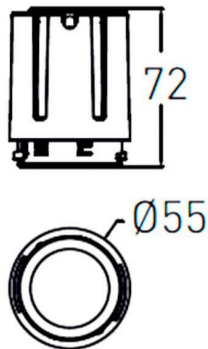

### COMBO Modules

Lavov COMBO Modules ,power 15 W and CRI 90 with an optic 55 degrees made in Die Cast Aluminum finished in Silver with a real lumen output of 2000lm and an efficiency of 90,90lm/W. ON/OFF driver.

Item code	86.D108.2441.02
Product type	Indoor
Category	Downlights
Family	COMBO
Subfamily	COMBO Modules
Pictograms	

### Scheme

Product	
Real power (W)	15
Real luminous flux (Lm)	1500
Luminous efficiency (Lm/W)	100
Beam angle (°)	55
Life time (h)	50000 h L80B10
IP	20
Electrical class insulation	Clas II
Colour	Black
Control gear included	Yes
Control gear	ON/OFF
Flicker Free	Yes
Light source	LED
Type of LED	COB
Colour temperature (K)	4000
Colour consistency (SDCM)	SDCM<3
CRI	90