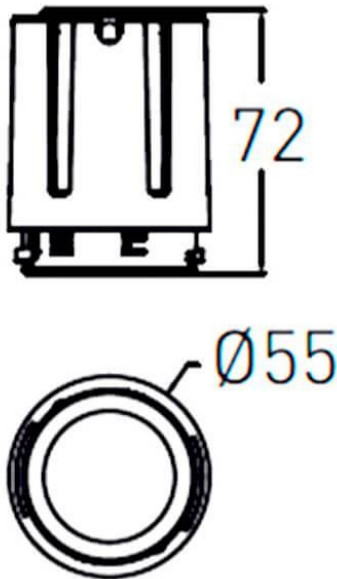

### COMBO Modules

Lavov COMBO Modules ,power 15 W and CRI 90 with an optic 55 degrees made in Die Cast Aluminum finished in Silver with a real lumen output of 2000lm and an efficiency of 90,90lm/W. ON/OFF driver.

### Scheme

Item code	86.D108.2441.02
Product type	Indoor
Category	Downlights
Family	COMBO
Subfamily	COMBO Modules
Pictograms	

Product	
Real power (W)	15
Real luminous flux (Lm)	1500
Luminous efficiency (Lm/W)	100
Beam angle (°)	55
Life time (h)	50000 h L80B10
IP	20
Electrical class insulation	Clas II
Colour	Black
Control gear included	Yes
Control gear	ON/OFF
Flicker Free	Yes
Light source	LED
Type of LED	COB
Colour temperature (K)	4000
Colour consistency (SDCM)	SDCM3
CRI	90