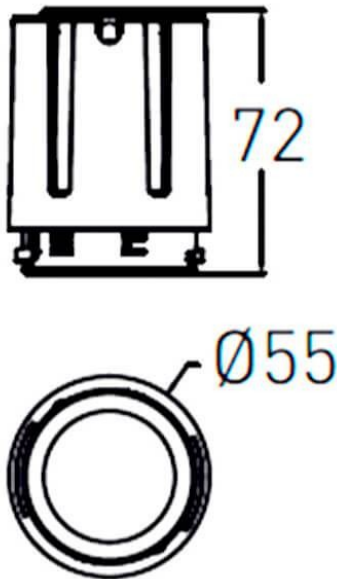

COMBO Modules

Lavov COMBO Modules ,power 15 W and CRI 90 with an optic 55 degrees made in Die Cast Aluminum finished in Silver with a real lumen output of 2000lm and an efficiency of 90,90lm/W. DALI driver.

Scheme

Item code	86.D108.2443.02
Product type	Indoor
Category	Downlights
Family	COMBO
Subfamily	COMBO Modules
Pictograms	

Product	
Real power (W)	15
Real luminous flux (Lm)	1500
Luminous efficiency (Lm/W)	100
Beam angle (º)	55
Life time (h)	50000 h L80B10
IP	20
Electrical class insulation	Clas II
Colour	Black
Control gear included	Yes
Control gear	DALI
Flicker Free	Yes
Light source	LED
Type of LED	COB
Colour temperature (K)	4000
Colour consistency (SDCM)	SDCM<3
CRI	90