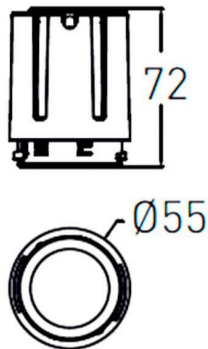

### COMBO Modules

Lavov COMBO Modules ,power 15 W and CRI 90 with an optic 55 degrees made in Die Cast Aluminum finished in Silver with a real lumen output of 2000lm and an efficiency of 90,90lm/W. DALI driver.

### Scheme

Product	
Real power (W)	15
Real luminous flux (Lm)	1500
Luminous efficiency (Lm/W)	100
Beam angle (°)	55
Life time (h)	50000 h L80B10
IP	20
Electrical class insulation	Clas II
Colour	Black
Control gear included	Yes
Control gear	DALI
Flicker Free	Yes
Light source	LED
Type of LED	COB
Colour temperature (K)	4000
Colour consistency (SDCM)	SDCM<3
CRI	90