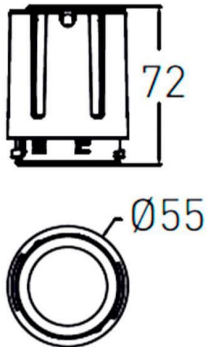

### COMBO Modules

Lavov COMBO Modules ,power 15 W and CRI 90 with an optic 55 degrees made in Die Cast Aluminum finished in Silver with a real lumen output of 2000lm and an efficiency of 90,90lm/W. DALI driver.

### Scheme

Product	
Real power (W)	15
Real luminous flux (Lm)	1500
Luminous efficiency (Lm/W)	100
Beam angle (°)	55
Life time (h)	50000 h L80B10
IP	20
Electrical class insulation	Clas II
Colour	Black
Control gear included	Yes
Control gear	DALI
Flicker Free	Yes
Light source	LED
Type of LED	COB
Colour temperature (K)	4000
Colour consistency (SDCM)	SDCM<3
CRI	90